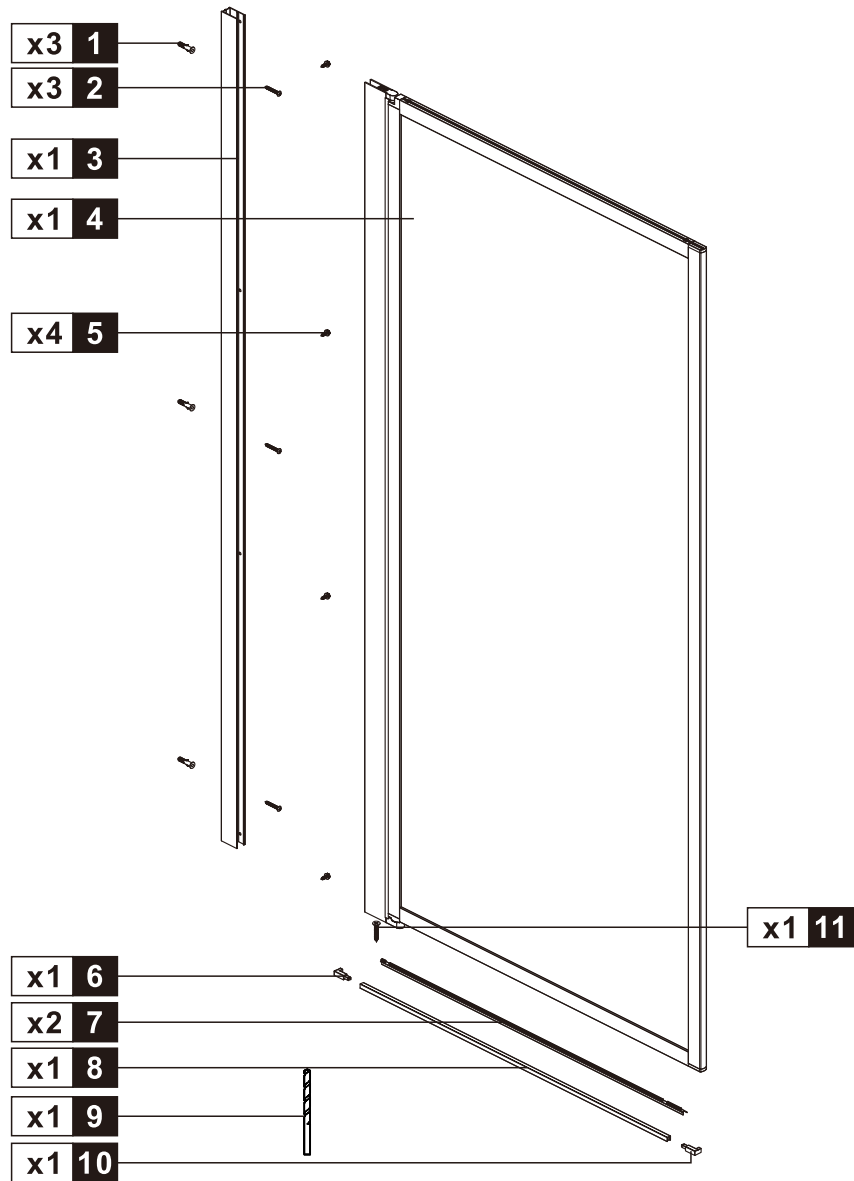

PARTS LIST

NO	Qty	Description	NO	Qty	Description
1	3	Wall plug	7	2	Bottom gasket
2	3	Screw ST4*30	8	1	Bottom threshold
3	1	Wall profile	9	1	Drill bit
4	1	Glass panel	10	1	Threshold cover R
5	4	Installation screw ST4*12	11	1	Pivot screw ST3.5*20
6	1	Threshold cover L			