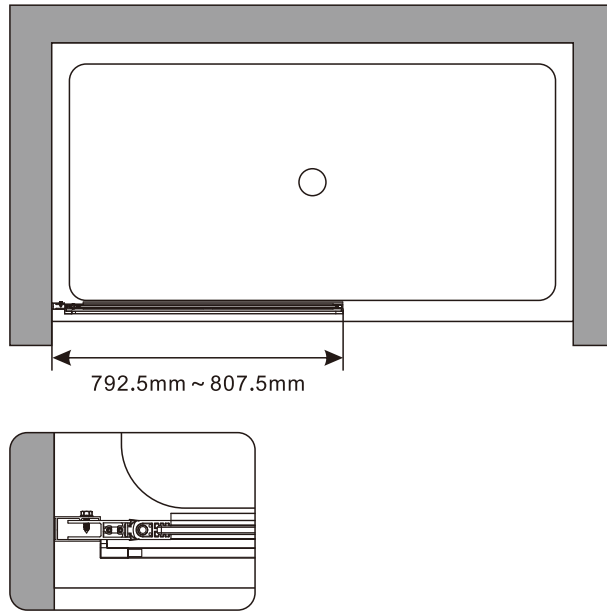

FORETS: 1/8", 3/16" ET 1/4"
*FORET À MAÇONNERIE
DRILL BITS: 1/8", 3/16" ET 1/4"
*MASONRY DRILL BIT

RUBAN À MESURER
MEASURING TAPE

ÉQUERRE
SET SQUARE

CRAYON
PENCIL

MAILLET
MALLET

CONTINUED

A 01

CONTINUED