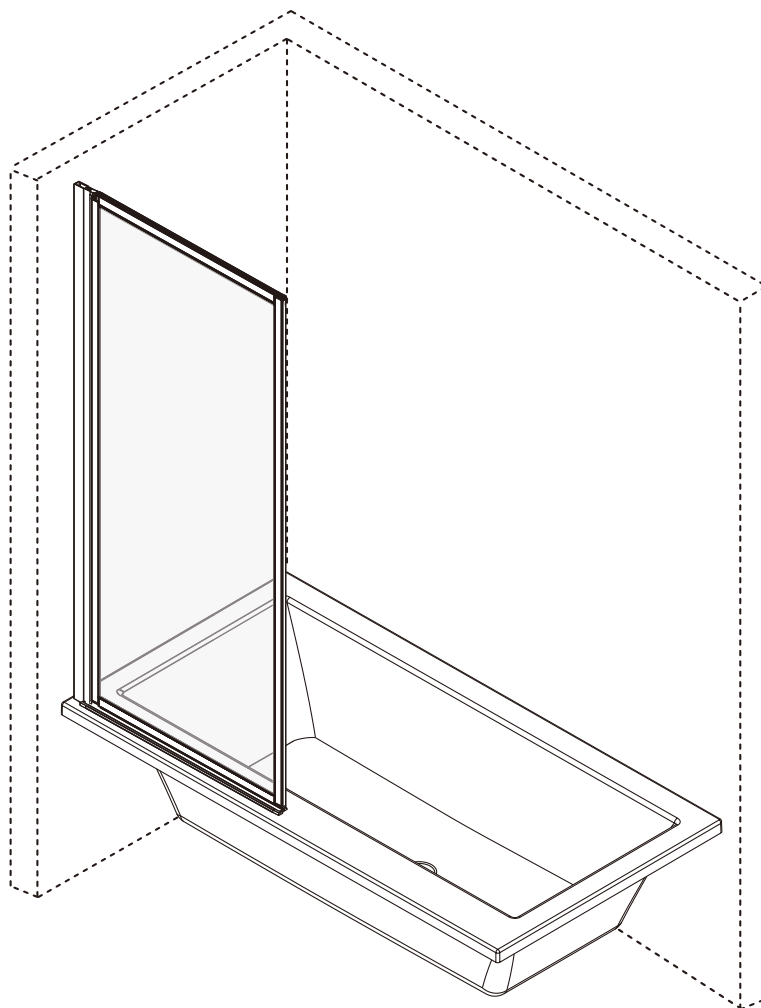

BeBa_26077

The micro protective layer formed during its application will make the water bead along the glass for easy maintenance.

We recommend cleaning the door with the squeegee after each use.

THE MAINTENANCE OF YOUR SHOWER

Never use of powder or scouring pads. Simply clean the door with a solution of water and vinegar, 1 to 5. You can use a mild detergent but never use ammoniac, it could damage the glass surface.

REVERSIBLE DOOR

The instructions shown in the manual is for the installation of the Left door.

INSTALLATION MANUAL

IMPORTANT

- Thoroughly inspect your product before proceeding with the installation.
- The warranty will be void if the product is installed with a conspicuous defect.
- Before commencing drilling please check that no pipes or cables can be damaged.

CAUTION

- To prevent leaks, silicone must be applied on the outside of the shower and not on the inside!
- Read all instructions carefully before starting the installation.
- Save this manual for future reference.