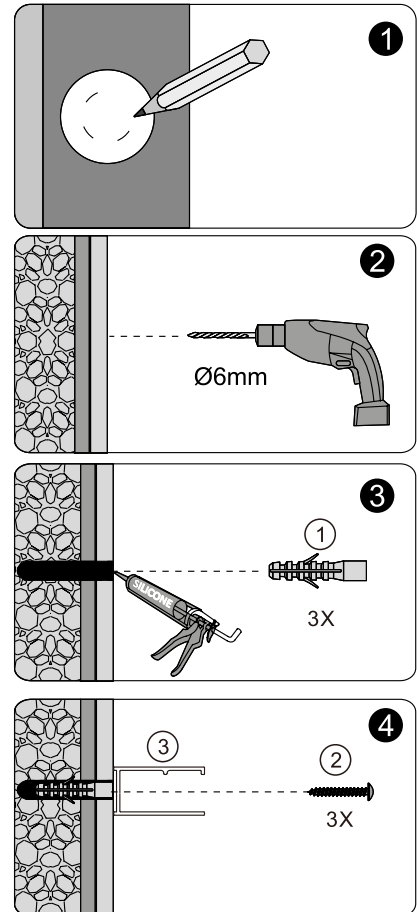

CONTINUED

A 02