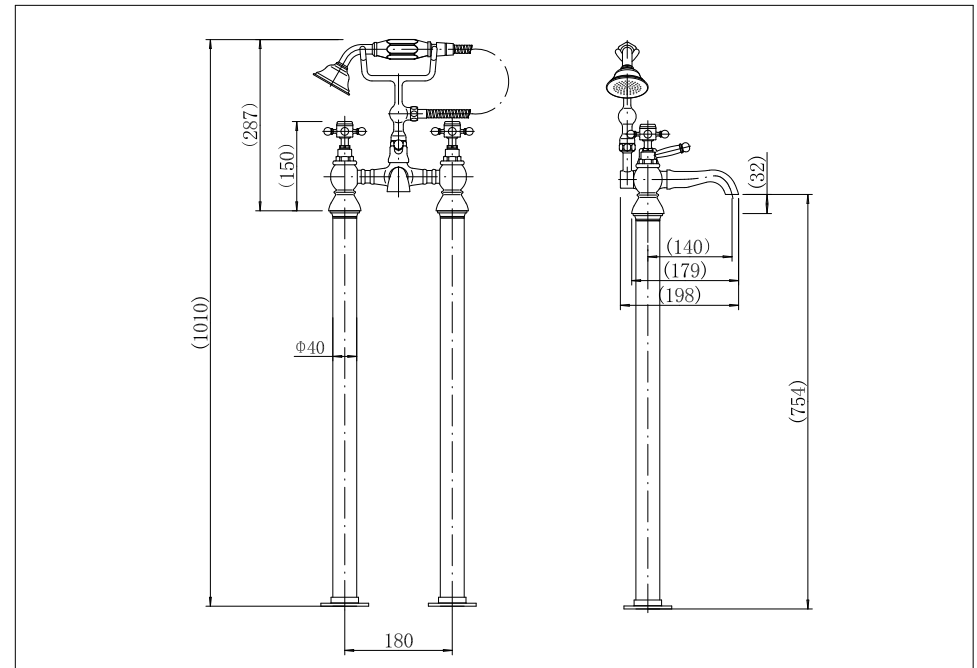

OXFORD FREESTANDING BATH SHOWER MIXER

Art NO:BeBa-26710

Installation

Technique drawing

Explosion drawing