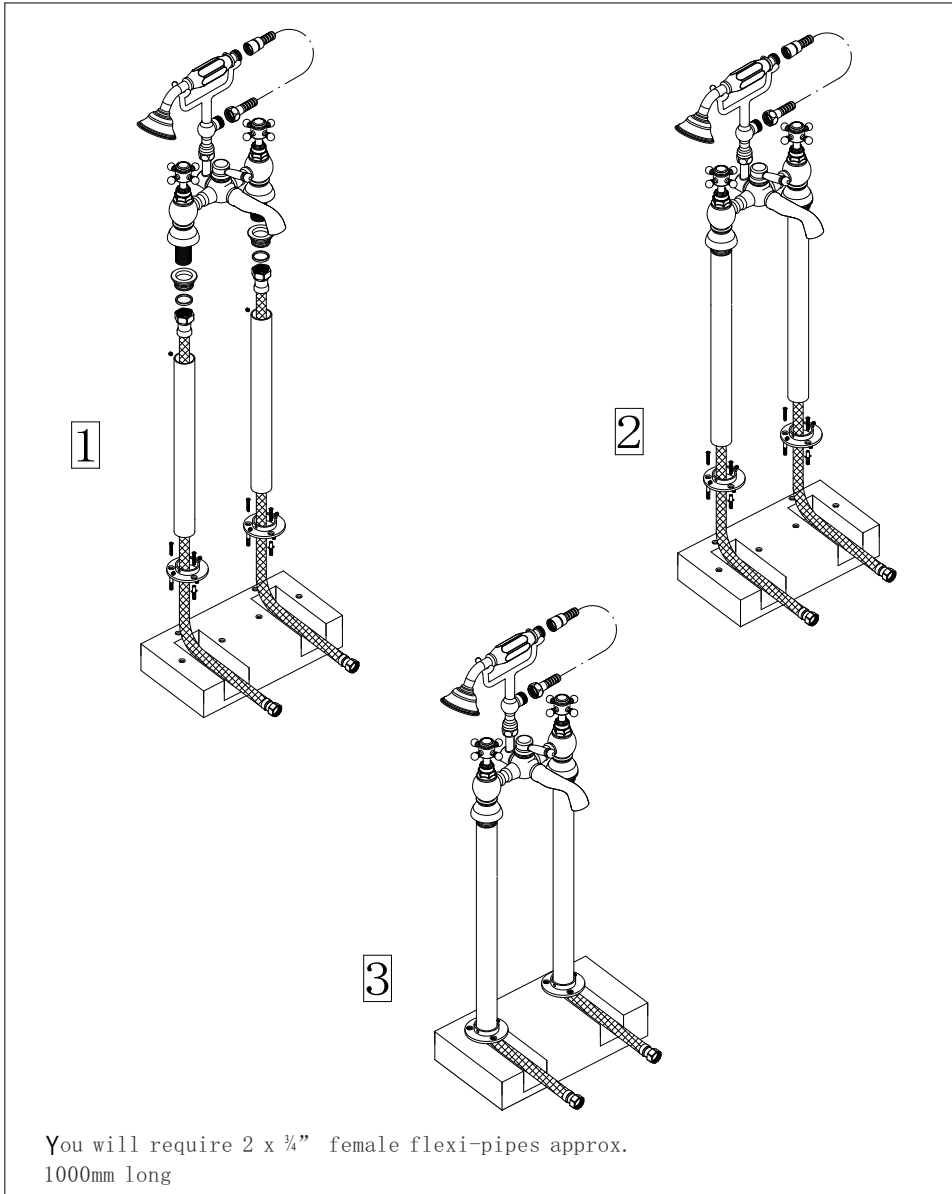

OXFORD FREESTANDING BATH SHOWER MIXER

Art NO:BeBa-26710

Installation

Technique drawing

Explosion drawing