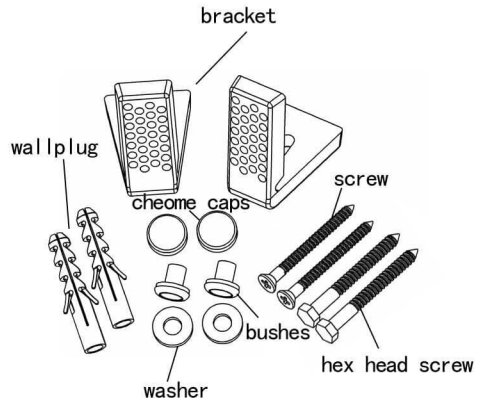

Sanitary fixing systems

Installation instruction

. A6003-

. WC, BIDET&SEMI-PED FIXING SET

. Usage

For fixing of:standing toilets and bidets.

. contents

1	2×Floor brackets
2	2×wallplugs S10×50
3	2×Hex head screw 6×60
4	2×Washers
5	2×St. Steel Screw 5×60
6	2×Nylon Bushes
7	2×Chrome Caps

Toiler, bidet

semi pedestal