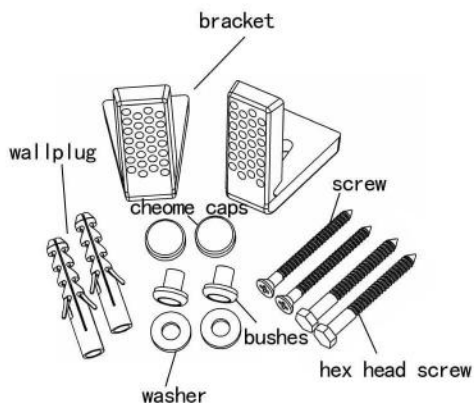

Sanitary fixing systems

Installation instruction

. A6003-

. WC, BIDET&SEMI-PED FIXING SET

. Usage

For fixing of:standing toilets and bidets.

. contents

1	2×Floor brackets
2	2×wallplugs S10×50
3	2×Hex head screw 6×60
4	2×Washers
5	2×St. Steel Screw 5×60
6	2×Nylon Bushes
7	2×Chrome Caps

Toiler, bidet

semi pedestal