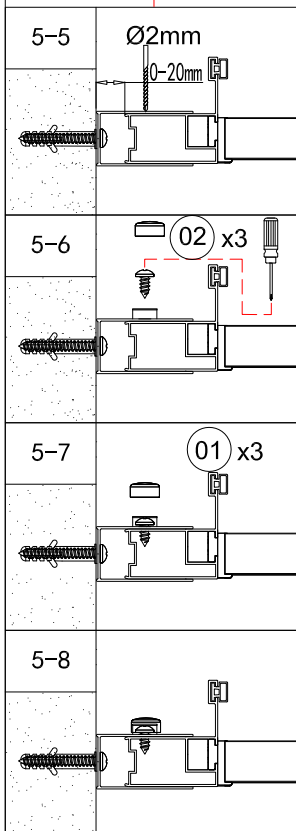

Technical Drawing

Component Listing

<p>01</p>  <p>9Pcs</p>	<p>02</p>  <p>ST3.5*9 6Pcs</p>	<p>03</p>  <p>1Pc</p>	<p>04</p>  <p>1Pc</p>	<p>05</p>  <p>ST4.2*35 6Pcs</p>	<p>06</p>  <p>L=1820 1Pc</p>
<p>07</p>  <p>L=1880 1Pc</p>	<p>08</p>  <p>1Pc</p>	<p>09</p>  <p>1Pc</p>	<p>10</p>  <p>1Pc</p>	<p>11</p>  <p>2Pcs</p>	<p>12</p>  <p>1Pc</p>
<p>13</p>  <p>2Pcs</p>	<p>14</p>  <p>2Pcs</p>	<p>15</p>  <p>1Pc</p>	<p>16</p>  <p>1Pc</p>	<p>17</p>  <p>1Pc</p>	

Installation Instructions

1.

	L
1000	950-990
1100	1050-1090
1200	1150-1190
1400	1350-1390
1700	1650-1690

2.

3.

4.

4-1	<p>05 x3</p>
4-2	<p>01 x3</p>
4-3	

5.

6.

Step A: Locate the rollers into the top and bottom rails.

7.

Step B: Please adjust the top roller up and down with the screw shown below using a screwdriver

8.

Care Instructions:
Do not use your shower enclosure within 24 hours of assembly. Do not use caustic cleaning products or abrasive material when cleaning your shower enclosure .