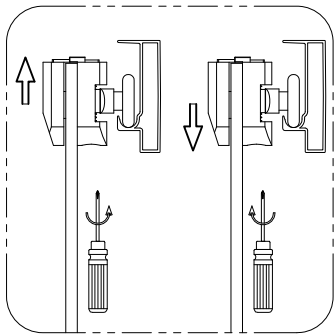

Installation Instructions

1.

	L
1000	950-990
1100	1050-1090
1200	1150-1190
1400	1350-1390
1700	1650-1690

2.

3.

4.

4-1	<p>05 x3</p>
4-2	<p>01 x3</p>
4-3	

5.

6.

Step A: Locate the rollers into the top and bottom rails.

7.

Step B: Please adjust the top roller up and down with the screw shown below using a screwdriver

8.

Care Instructions:
Do not use your shower enclosure within 24 hours of assembly. Do not use caustic cleaning products or abrasive material when cleaning your shower enclosure .