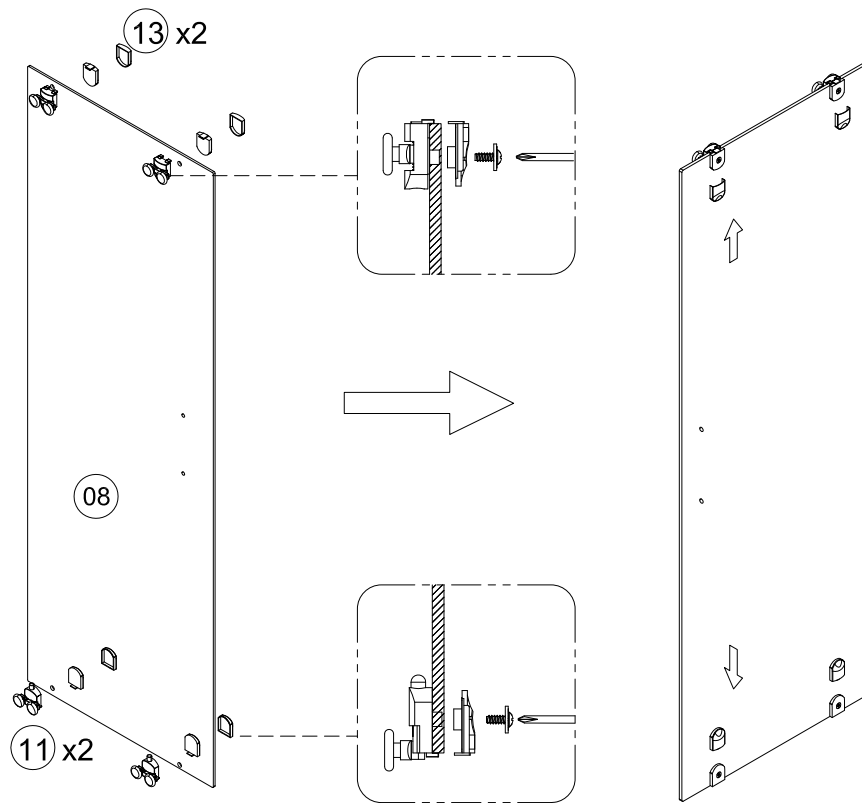

Installation Instructions

1.

	L
1000	950-990
1100	1050-1090
1200	1150-1190
1400	1350-1390
1700	1650-1690

2.

3.

4.

4-1	<p>05 x3</p>
4-2	<p>01 x3</p>
4-3	

5.

6.

Step A: Locate the rollers into the top and bottom rails.

7.

Step B: Please adjust the top roller up and down with the screw shown below using a screwdriver

8.

Care Instructions:
Do not use your shower enclosure within 24 hours of assembly. Do not use caustic cleaning products or abrasive material when cleaning your shower enclosure .