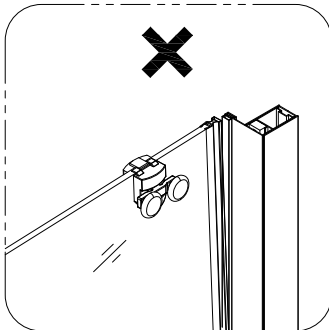

6.

Step A: Locate the rollers into the top and bottom rails.

7.

Step B: Please adjust the top roller up and down with the screw shown below using a screwdriver

8.

Care Instructions:
Do not use your shower enclosure within 24 hours of assembly. Do not use caustic cleaning products or abrasive material when cleaning your shower enclosure .