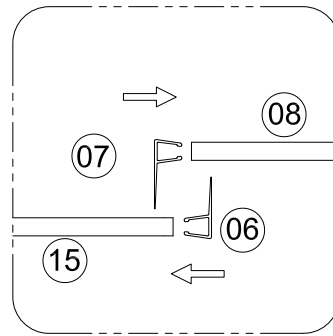

Technical Drawing

Component Listing

<p>01</p>  <p>9Pcs</p>	<p>02</p>  <p>ST3.5*9 6Pcs</p>	<p>03</p>  <p>1Pc</p>	<p>04</p>  <p>1Pc</p>	<p>05</p>  <p>ST4.2*35 6Pcs</p>	<p>06</p>  <p>L=1820 1Pc</p>
<p>07</p>  <p>L=1880 1Pc</p>	<p>08</p>  <p>1Pc</p>	<p>09</p>  <p>1Pc</p>	<p>10</p>  <p>1Pc</p>	<p>11</p>  <p>2Pcs</p>	<p>12</p>  <p>1Pc</p>
<p>13</p>  <p>2Pcs</p>	<p>14</p>  <p>2Pcs</p>	<p>15</p>  <p>1Pc</p>	<p>16</p>  <p>1Pc</p>	<p>17</p>  <p>1Pc</p>	

Installation Instructions

1.

	L
1000	950-990
1100	1050-1090
1200	1150-1190
1400	1350-1390
1700	1650-1690

2.

3.

4.

4-1	<p>05 x3</p>
4-2	<p>01 x3</p>
4-3	

5.

6.

Step A: Locate the rollers into the top and bottom rails.

7.

Step B: Please adjust the top roller up and down with the screw shown below using a screwdriver

8.

Care Instructions:
Do not use your shower enclosure within 24 hours of assembly. Do not use caustic cleaning products or abrasive material when cleaning your shower enclosure .