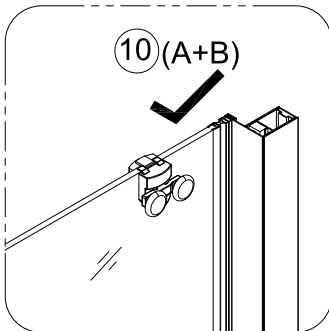

6.

Step A: Locate the rollers into the top and bottom rails.

7.

Step B: Please adjust the top roller up and down with the screw shown below using a screwdriver

8.

Care Instructions:
Do not use your shower enclosure within 24 hours of assembly. Do not use caustic cleaning products or abrasive material when cleaning your shower enclosure .