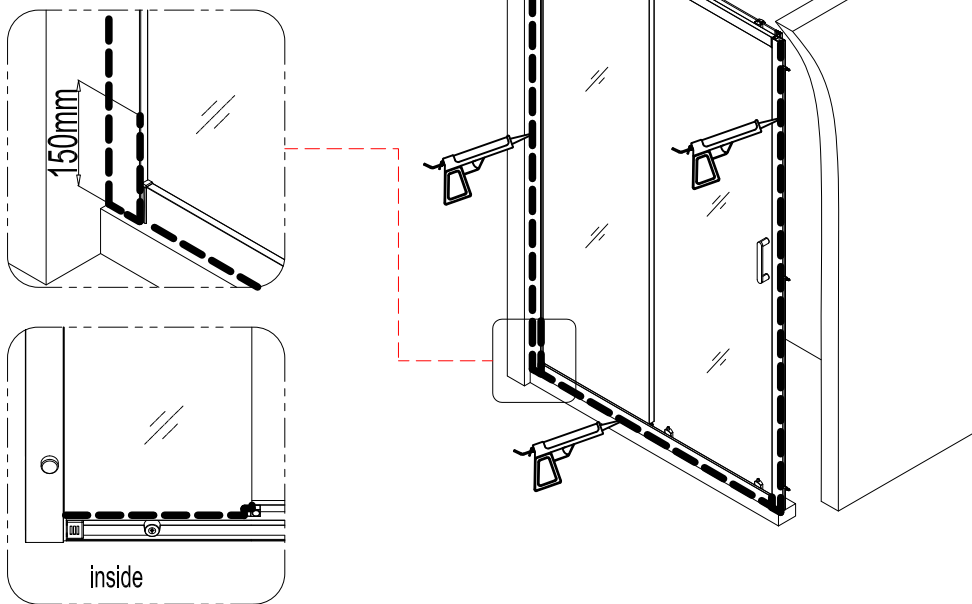

6.

Step A: Locate the rollers into the top and bottom rails.

7.

Step B: Please adjust the top roller up and down with the screw shown below using a screwdriver

8.

Care Instructions:
Do not use your shower enclosure within 24 hours of assembly. Do not use caustic cleaning products or abrasive material when cleaning your shower enclosure .