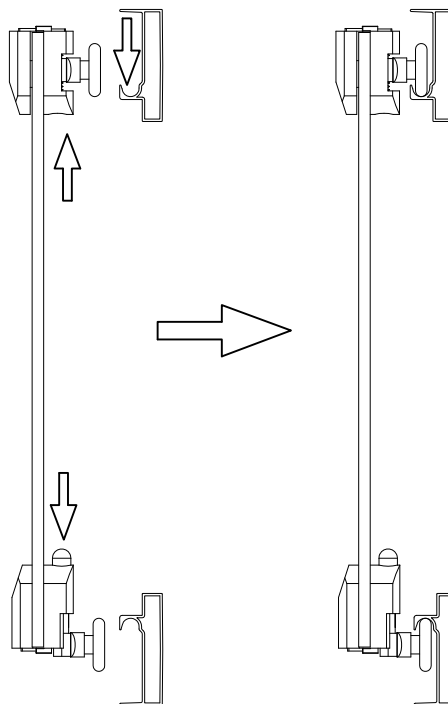

Installation Instructions

1.

	L
1000	950-990
1100	1050-1090
1200	1150-1190
1400	1350-1390
1700	1650-1690

2.

3.

4.

4-1	<p>05 x3</p>
4-2	<p>01 x3</p>
4-3	

5.

6.

Step A: Locate the rollers into the top and bottom rails.

7.

Step B: Please adjust the top roller up and down with the screw shown below using a screwdriver

8.

Care Instructions:
Do not use your shower enclosure within 24 hours of assembly. Do not use caustic cleaning products or abrasive material when cleaning your shower enclosure .