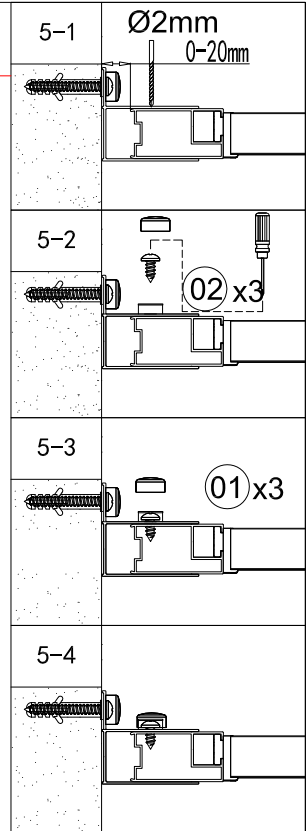

Technical Drawing

Component Listing

<p>01</p>  <p>9Pcs</p>	<p>02</p>  <p>ST3.5*9 6Pcs</p>	<p>03</p>  <p>1Pc</p>	<p>04</p>  <p>1Pc</p>	<p>05</p>  <p>ST4.2*35 6Pcs</p>	<p>06</p>  <p>L=1820 1Pc</p>
<p>07</p>  <p>L=1880 1Pc</p>	<p>08</p>  <p>1Pc</p>	<p>09</p>  <p>1Pc</p>	<p>10</p>  <p>1Pc</p>	<p>11</p>  <p>2Pcs</p>	<p>12</p>  <p>1Pc</p>
<p>13</p>  <p>2Pcs</p>	<p>14</p>  <p>2Pcs</p>	<p>15</p>  <p>1Pc</p>	<p>16</p>  <p>1Pc</p>	<p>17</p>  <p>1Pc</p>	

Installation Instructions

1.

	L
1000	950-990
1100	1050-1090
1200	1150-1190
1400	1350-1390
1700	1650-1690

2.

3.

4.

4-1	<p>05 x3</p>
4-2	<p>01 x3</p>
4-3	

5.

6.

Step A: Locate the rollers into the top and bottom rails.

7.

Step B: Please adjust the top roller up and down with the screw shown below using a screwdriver

8.

Care Instructions:
Do not use your shower enclosure within 24 hours of assembly. Do not use caustic cleaning products or abrasive material when cleaning your shower enclosure .