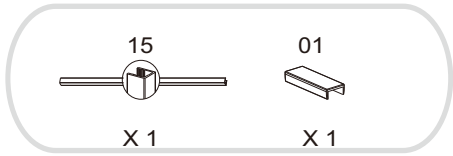

19

X 1

27

X 1

28

X 1

20

X 1

23

X 2

19

X 1

26

X 2

Frameless Side Panel

L

R

Item No.:	Part	Quantity	Item No.:	Part	Quantity
01		X 1	41		X 1
03		X 1	42		X 1
05		X 4	43		X 1
06		X 1	44		X 1
27	 2.5mm	X 1	45		X 1

Electric drill		tape measure	
drill(Ø3.2mm)		rubber hammer	
drill(Ø6mm)		knife	
cross tip screw driver		pencil	
spirit level		silicone sealant	