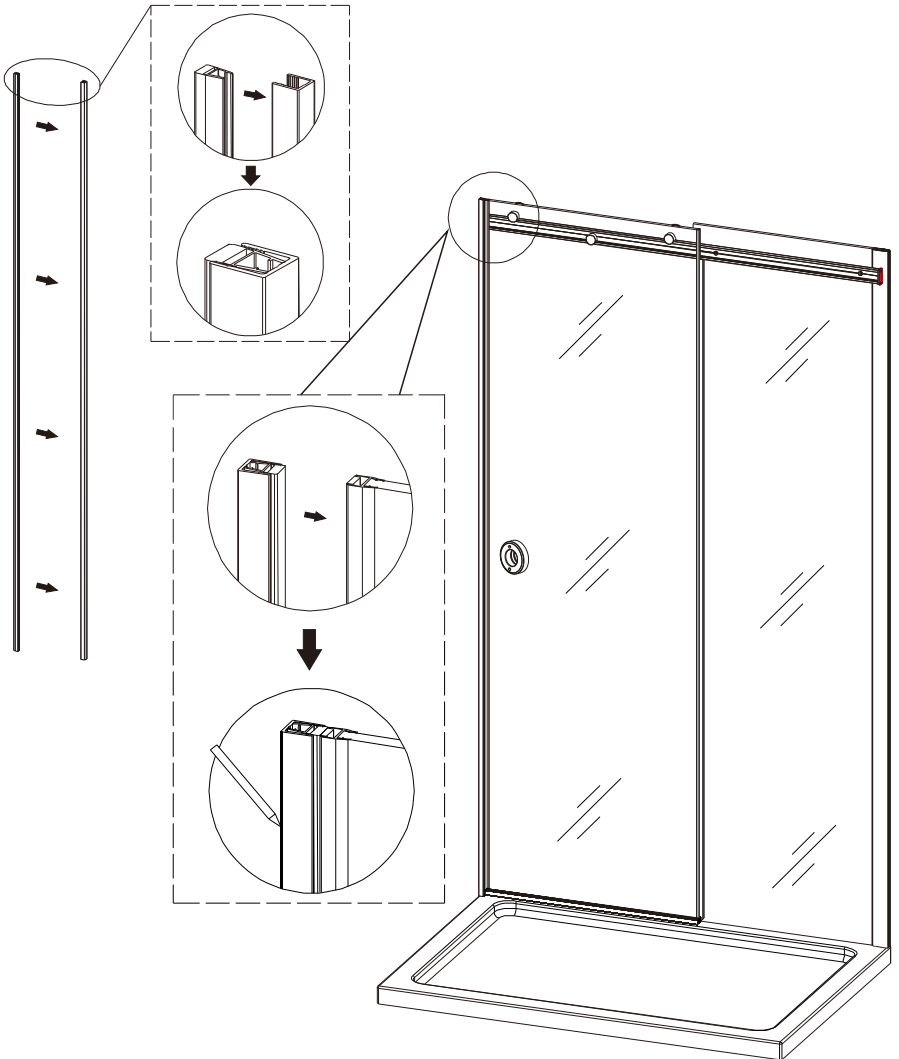

23

X 2

19

X 1

26

X 2

Frameless Side Panel

L

R

Item No.:	Part	Quantity	Item No.:	Part	Quantity
01		X 1	41		X 1
03		X 1	42		X 1
05		X 4	43		X 1
06		X 1	44		X 1
27	 2.5mm	X 1	45		X 1

Electric drill		tape measure	
drill(Ø3.2mm)		rubber hammer	
drill(Ø6mm)		knife	
cross tip screw driver		pencil	
spirit level		silicone sealant	