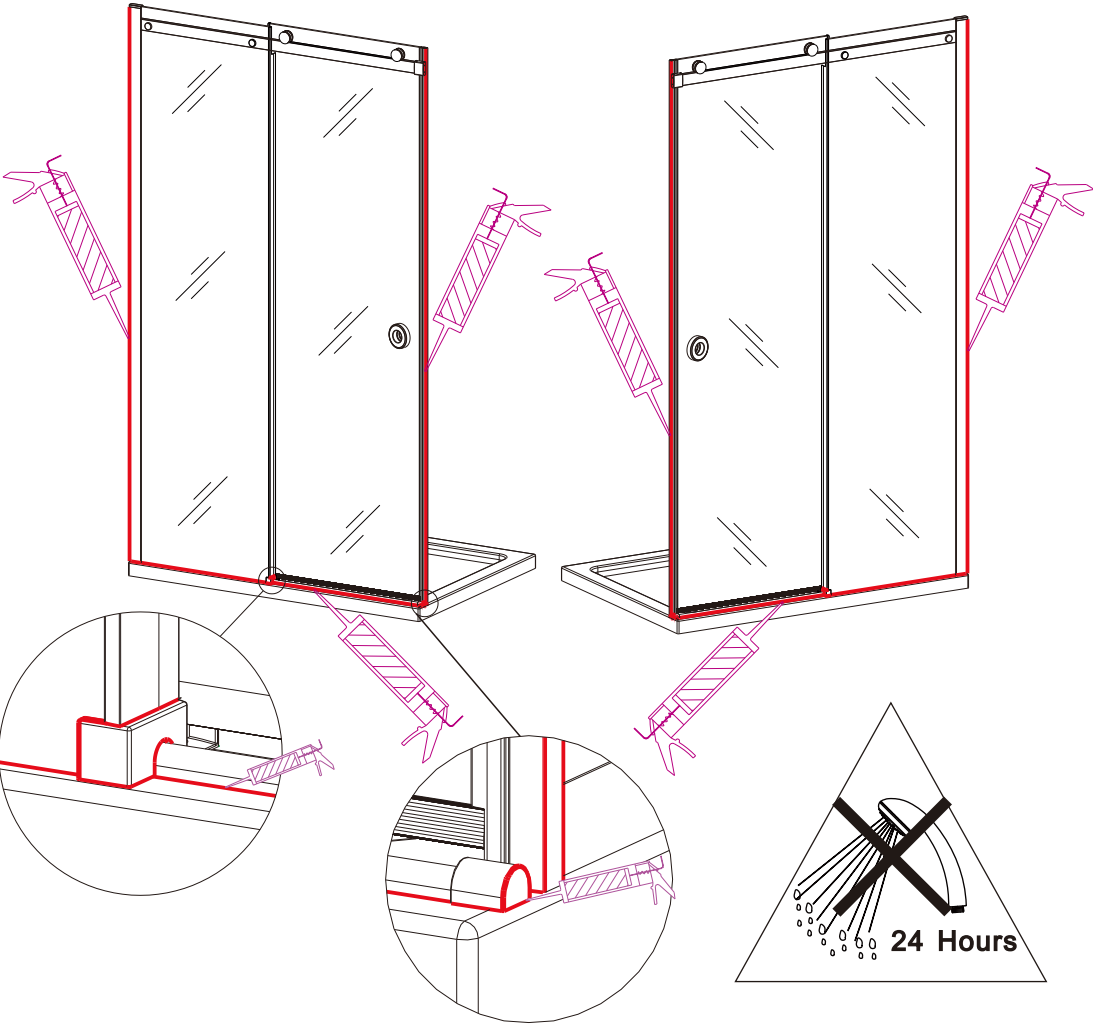

23

X 2

19

X 1

26

X 2

Frameless Side Panel

L

R

Item No.:	Part	Quantity	Item No.:	Part	Quantity
01		X 1	41		X 1
03		X 1	42		X 1
05		X 4	43		X 1
06		X 1	44		X 1
27	 2.5mm	X 1	45		X 1

Electric drill		tape measure	
drill(Ø3.2mm)		rubber hammer	
drill(Ø6mm)		knife	
cross tip screw driver		pencil	
spirit level		silicone sealant	