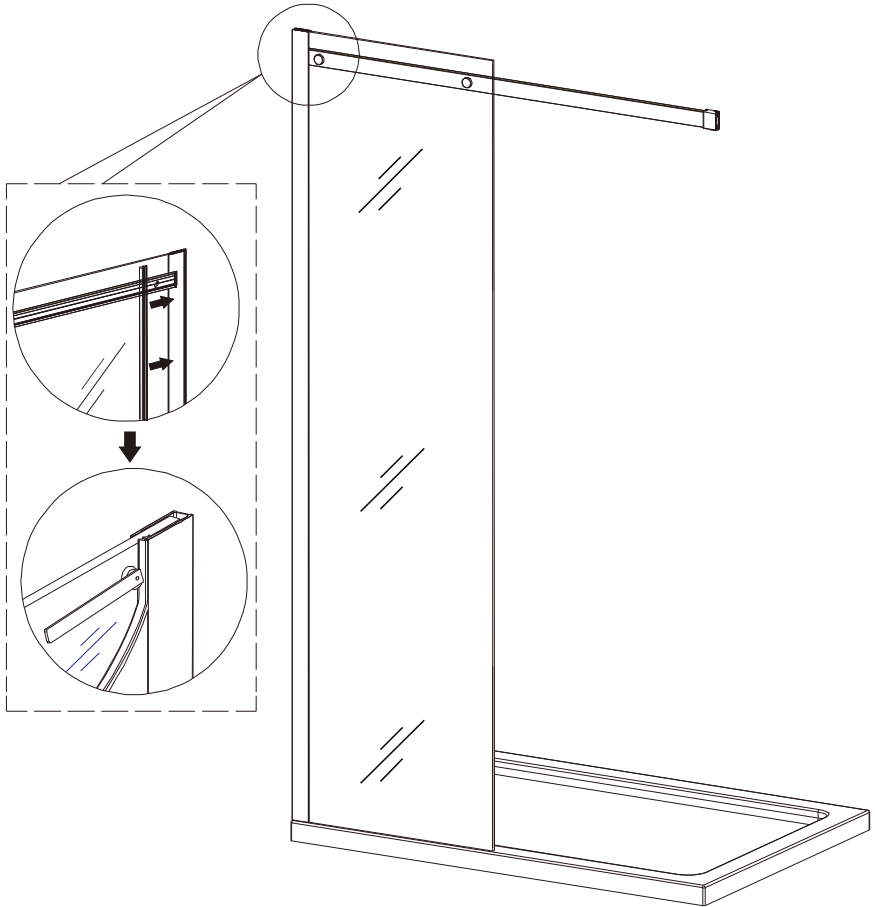

23

X 2

19

X 1

26

X 2

Frameless Side Panel

L

R

Item No.:	Part	Quantity	Item No.:	Part	Quantity
01		X 1	41		X 1
03		X 1	42		X 1
05		X 4	43		X 1
06		X 1	44		X 1
27	 2.5mm	X 1	45		X 1

Electric drill		tape measure	
drill(Ø3.2mm)		rubber hammer	
drill(Ø6mm)		knife	
cross tip screw driver		pencil	
spirit level		silicone sealant	