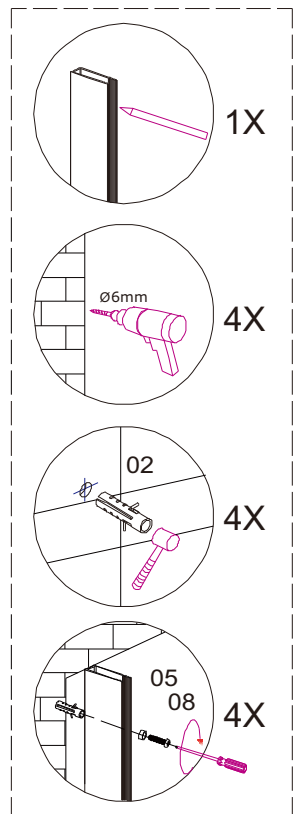

Frameless Single Slider

L

R

-  25
-  26
-  2.5mm 27
-  4mm 28
-  3mm 29

Item No.:	Part	Quantity	Item No.:	Part	Quantity
01		X 1	17		X 1
02		X 10	18		X 1
03		X 1	19		X 1
04	 ST4X30	X 2	20		X 1
05		X 4	21		X 1
06		X 1	22		X 2
07		X 1	23		X 2
08	 ST4X40	X 8	24		X 1
09		X 2	25		X 1
11		X 1	26		X 2
12		X 1	27	 2.5mm	X 1
13		X 1	28	 4mm	X 1
14		X 1	29	 3mm	X 1
15		X 1			
16		X 1			

		tape measure	
drill (Ø3.2mm)		rubber hammer	
drill (Ø6mm)		knife	
cross tip screw driver		pencil	
spirit level		silicone sealant	

Type	A
SCUDFRAMELESS-1000SL	990 ⁰ ₋₄₀
SCUDFRAMELESS-1100SL	1090 ⁰ ₋₄₀
SCUDFRAMELESS-1200SL	1190 ⁰ ₋₄₀
SCUDFRAMELESS-1400SL-1/2	1390 ⁰ ₋₄₀
SCUDFRAMELESS-1400SL-2/2	

27

X 1

28

X 1

20

X 1

23

X 2

R

Item No.:	Part	Quantity	Item No.:	Part	Quantity
01		X 1	41		X 1
03		X 1	42		X 1
05		X 4	43		X 1
06		X 1	44		X 1
27	 2.5mm	X 1	45		X 1

Electric drill		tape measure	
drill(Ø3.2mm)		rubber hammer	
drill(Ø6mm)		knife	
cross tip screw driver		pencil	
spirit level		silicone sealant	