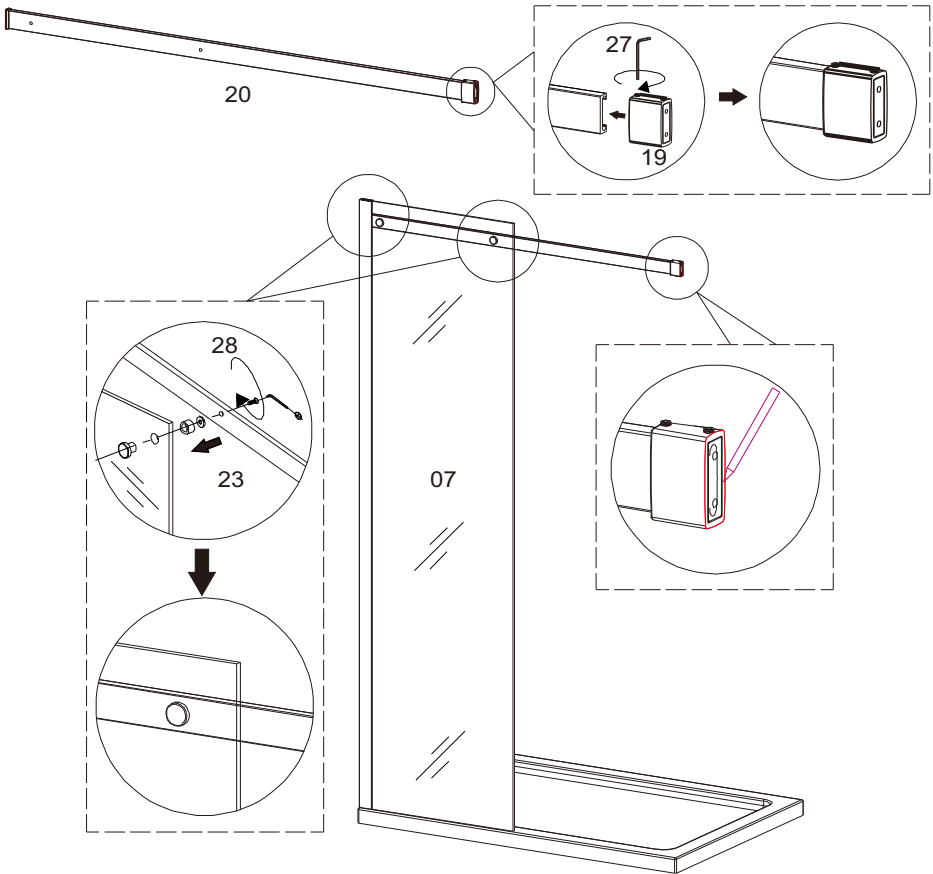

Frameless Single Slider

L

R

-  25
-  26
-  2.5mm 27
-  4mm 28
-  3mm 29

Item No.:	Part	Quantity	Item No.:	Part	Quantity
01		X 1	17		X 1
02		X 10	18		X 1
03		X 1	19		X 1
04	 ST4X30	X 2	20		X 1
05		X 4	21		X 1
06		X 1	22		X 2
07		X 1	23		X 2
08	 ST4X40	X 8	24		X 1
09		X 2	25		X 1
11		X 1	26		X 2
12		X 1	27	 2.5mm	X 1
13		X 1	28	 4mm	X 1
14		X 1	29	 3mm	X 1
15		X 1			
16		X 1			

		tape measure	
drill (Ø3.2mm)		rubber hammer	
drill (Ø6mm)		knife	
cross tip screw driver		pencil	
spirit level		silicone sealant	

Type	A
SCUDFRAMELESS-1000SL	990 ⁰ ₋₄₀
SCUDFRAMELESS-1100SL	1090 ⁰ ₋₄₀
SCUDFRAMELESS-1200SL	1190 ⁰ ₋₄₀
SCUDFRAMELESS-1400SL-1/2	1390 ⁰ ₋₄₀
SCUDFRAMELESS-1400SL-2/2	

27

X 1

28

X 1

20

X 1

23

X 2

R

Item No.:	Part	Quantity	Item No.:	Part	Quantity
01		X 1	41		X 1
03		X 1	42		X 1
05		X 4	43		X 1
06		X 1	44		X 1
27	 2.5mm	X 1	45		X 1

Electric drill		tape measure	
drill(Ø3.2mm)		rubber hammer	
drill(Ø6mm)		knife	
cross tip screw driver		pencil	
spirit level		silicone sealant	