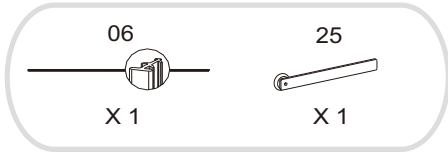

27

X 1

28

X 1

20

X 1

23

X 2

19

X 1

27

X 1

28

X 1

20

X 1

23

X 2

19

X 1

26

X 2

Frameless Side Panel

L

R

Item No.:	Part	Quantity	Item No.:	Part	Quantity
01		X 1	41		X 1
03		X 1	42		X 1
05		X 4	43		X 1
06		X 1	44		X 1
27	 2.5mm	X 1	45		X 1

Electric drill		tape measure	
drill(Ø3.2mm)		rubber hammer	
drill(Ø6mm)		knife	
cross tip screw driver		pencil	
spirit level		silicone sealant	