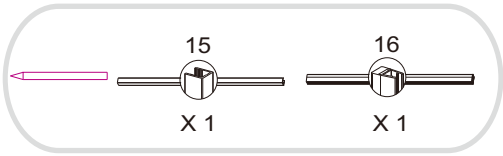

27

X 1

28

X 1

20

X 1

23

X 2

19

X 1

27

X 1

28

X 1

20

X 1

23

X 2

19

X 1

26

X 2

Frameless Side Panel

L

R

Item No.:	Part	Quantity	Item No.:	Part	Quantity
01		X 1	41		X 1
03		X 1	42		X 1
05		X 4	43		X 1
06		X 1	44		X 1
27	 2.5mm	X 1	45		X 1

Electric drill		tape measure	
drill(Ø3.2mm)		rubber hammer	
drill(Ø6mm)		knife	
cross tip screw driver		pencil	
spirit level		silicone sealant	