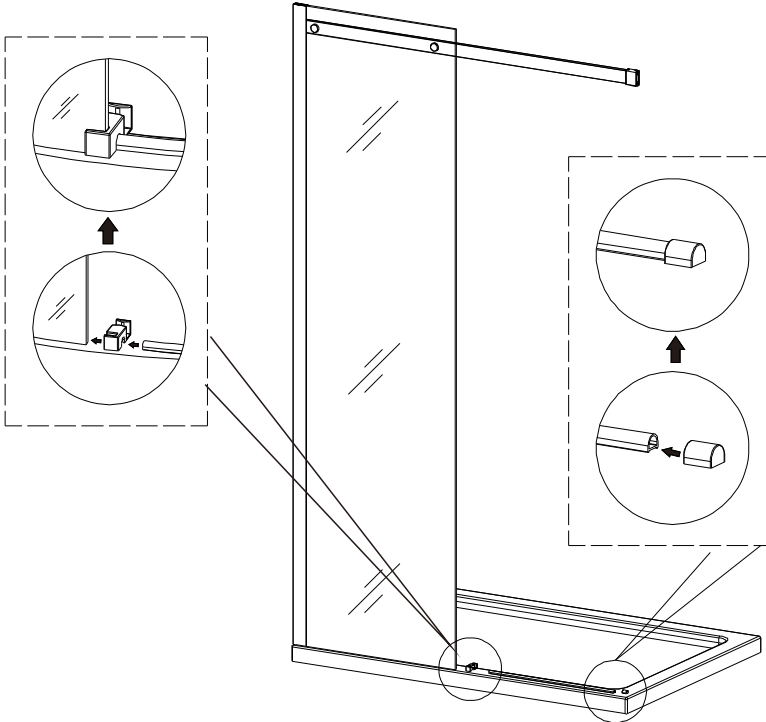

23

X 2

19

X 1

26

X 2

Frameless Side Panel

L

R

Item No.:	Part	Quantity	Item No.:	Part	Quantity
01		X 1	41		X 1
03		X 1	42		X 1
05		X 4	43		X 1
06		X 1	44		X 1
27	 2.5mm	X 1	45		X 1

Electric drill		tape measure	
drill(Ø3.2mm)		rubber hammer	
drill(Ø6mm)		knife	
cross tip screw driver		pencil	
spirit level		silicone sealant	