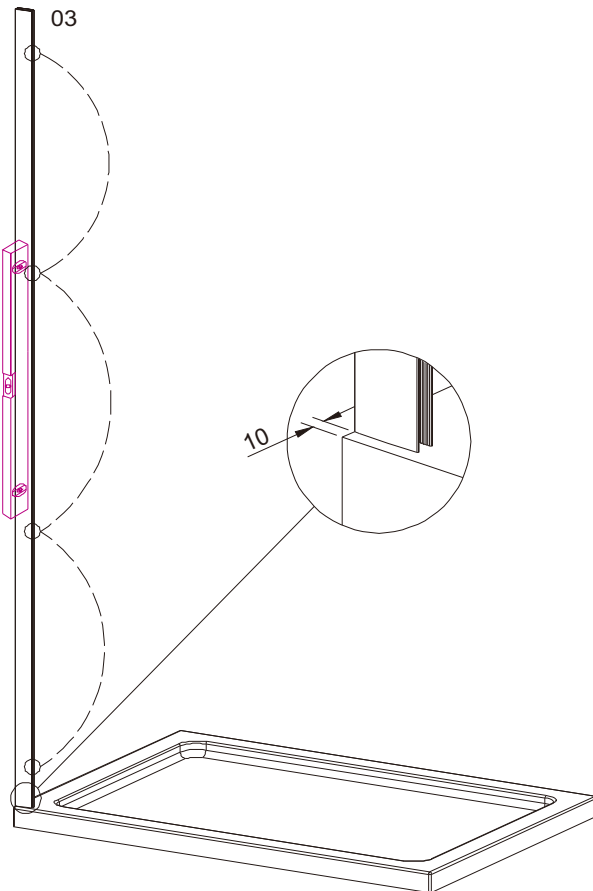

Frameless Single Slider

L

R

-  25
-  26
-  2.5mm 27
-  4mm 28
-  3mm 29

Item No.:	Part	Quantity	Item No.:	Part	Quantity
01		X 1	17		X 1
02		X 10	18		X 1
03		X 1	19		X 1
04	 ST4X30	X 2	20		X 1
05		X 4	21		X 1
06		X 1	22		X 2
07		X 1	23		X 2
08	 ST4X40	X 8	24		X 1
09		X 2	25		X 1
11		X 1	26		X 2
12		X 1	27	 2.5mm	X 1
13		X 1	28	 4mm	X 1
14		X 1	29	 3mm	X 1
15		X 1			
16		X 1			

		tape measure	
drill (Ø3.2mm)		rubber hammer	
drill (Ø6mm)		knife	
cross tip screw driver		pencil	
spirit level		silicone sealant	

Type	A
SCUDFRAMELESS-1000SL	990 ⁰ ₋₄₀
SCUDFRAMELESS-1100SL	1090 ⁰ ₋₄₀
SCUDFRAMELESS-1200SL	1190 ⁰ ₋₄₀
SCUDFRAMELESS-1400SL-1/2	1390 ⁰ ₋₄₀
SCUDFRAMELESS-1400SL-2/2	

27

X 1

28

X 1

20

X 1

23

X 2

R

Item No.:	Part	Quantity	Item No.:	Part	Quantity
01		X 1	41		X 1
03		X 1	42		X 1
05		X 4	43		X 1
06		X 1	44		X 1
27	 2.5mm	X 1	45		X 1

Electric drill		tape measure	
drill(Ø3.2mm)		rubber hammer	
drill(Ø6mm)		knife	
cross tip screw driver		pencil	
spirit level		silicone sealant	