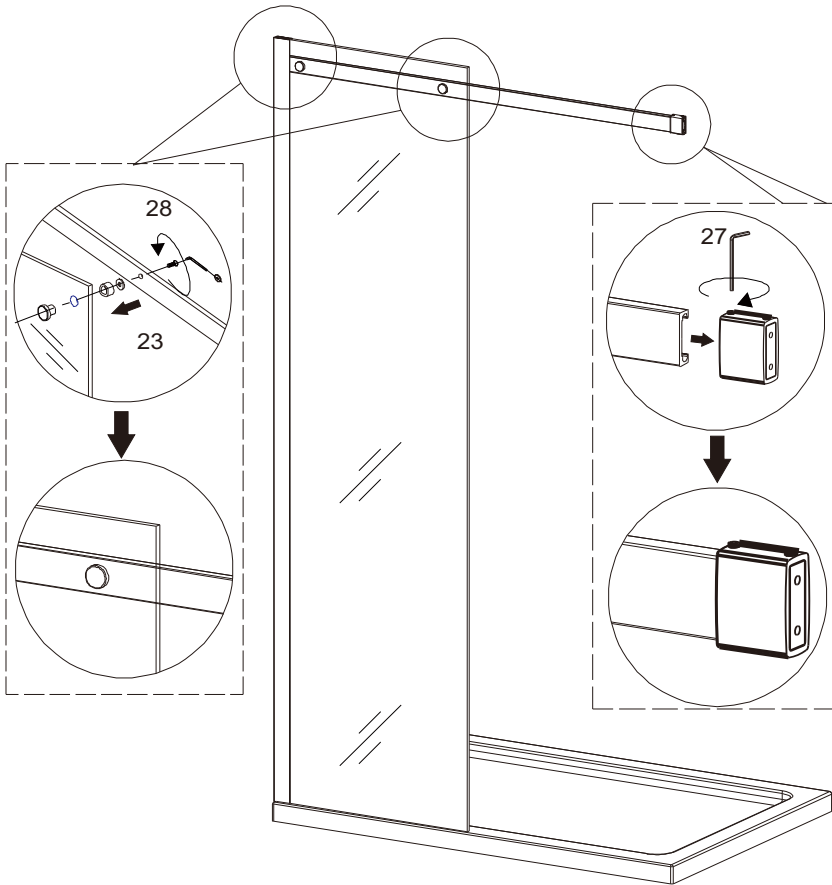

23

X 2

19

X 1

26

X 2

Frameless Side Panel

L

R

Item No.:	Part	Quantity	Item No.:	Part	Quantity
01		X 1	41		X 1
03		X 1	42		X 1
05		X 4	43		X 1
06		X 1	44		X 1
27	 2.5mm	X 1	45		X 1

Electric drill		tape measure	
drill(Ø3.2mm)		rubber hammer	
drill(Ø6mm)		knife	
cross tip screw driver		pencil	
spirit level		silicone sealant	