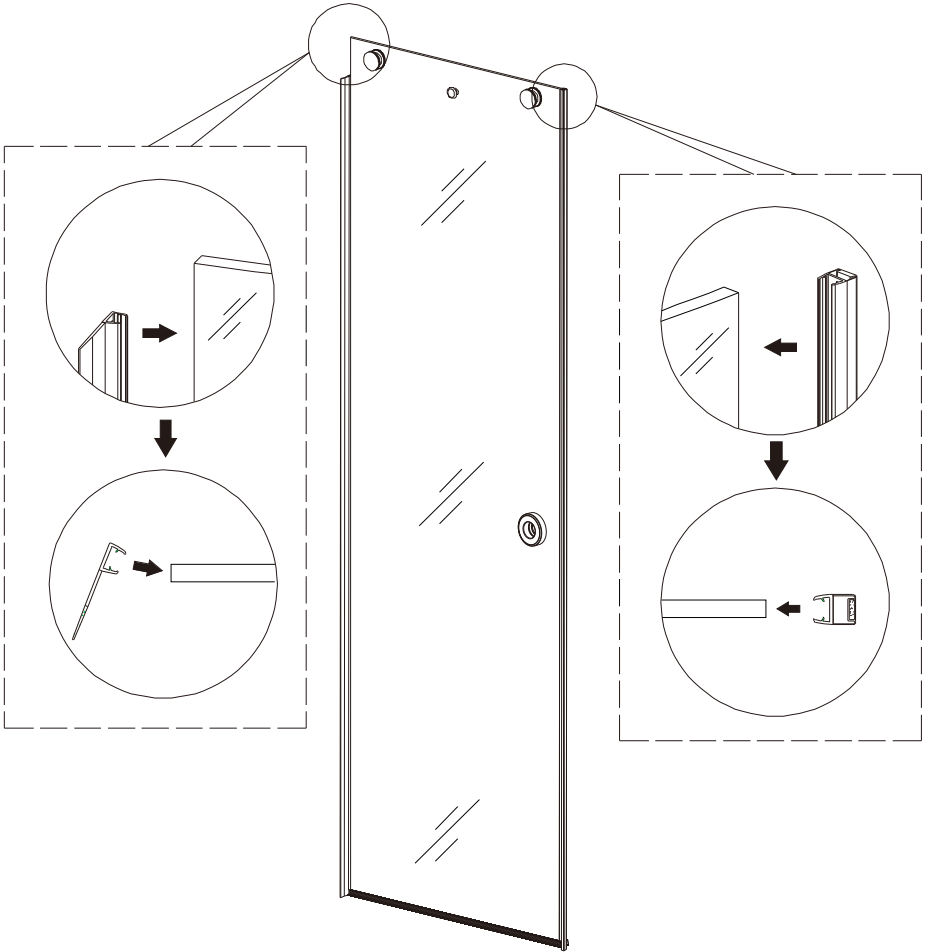

23

X 2

19

X 1

26

X 2

Frameless Side Panel

L

R

Item No.:	Part	Quantity	Item No.:	Part	Quantity
01		X 1	41		X 1
03		X 1	42		X 1
05		X 4	43		X 1
06		X 1	44		X 1
27	 2.5mm	X 1	45		X 1

Electric drill		tape measure	
drill(Ø3.2mm)		rubber hammer	
drill(Ø6mm)		knife	
cross tip screw driver		pencil	
spirit level		silicone sealant	