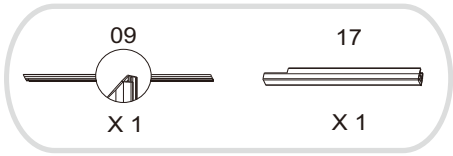

27

X 1

28

X 1

20

X 1

23

X 2

19

X 1

27

X 1

28

X 1

20

X 1

23

X 2

19

X 1

26

X 2

Frameless Side Panel

L

R

Item No.:	Part	Quantity	Item No.:	Part	Quantity
01		X 1	41		X 1
03		X 1	42		X 1
05		X 4	43		X 1
06		X 1	44		X 1
27	 2.5mm	X 1	45		X 1

Electric drill		tape measure	
drill(Ø3.2mm)		rubber hammer	
drill(Ø6mm)		knife	
cross tip screw driver		pencil	
spirit level		silicone sealant	