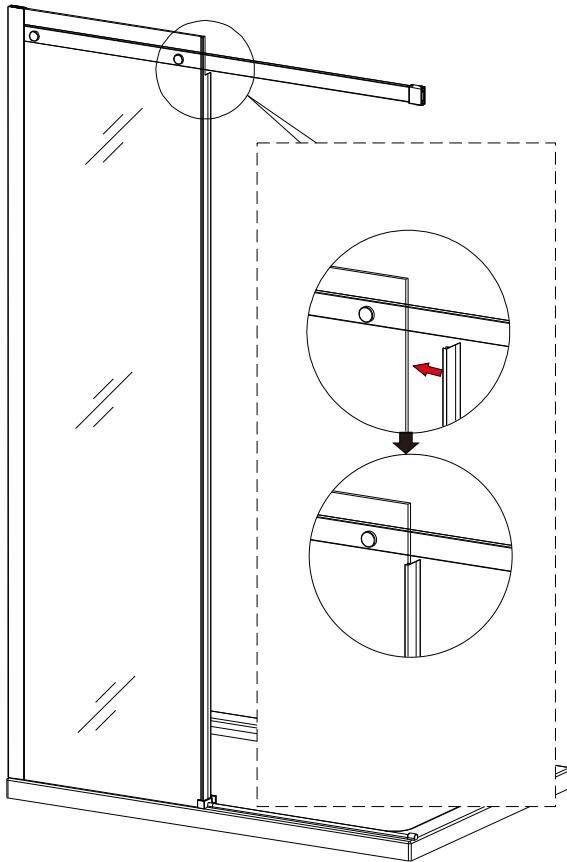

23

X 2

19

X 1

26

X 2

Frameless Side Panel

L

R

Item No.:	Part	Quantity	Item No.:	Part	Quantity
01		X 1	41		X 1
03		X 1	42		X 1
05		X 4	43		X 1
06		X 1	44		X 1
27	 2.5mm	X 1	45		X 1

Electric drill		tape measure	
drill(Ø3.2mm)		rubber hammer	
drill(Ø6mm)		knife	
cross tip screw driver		pencil	
spirit level		silicone sealant	