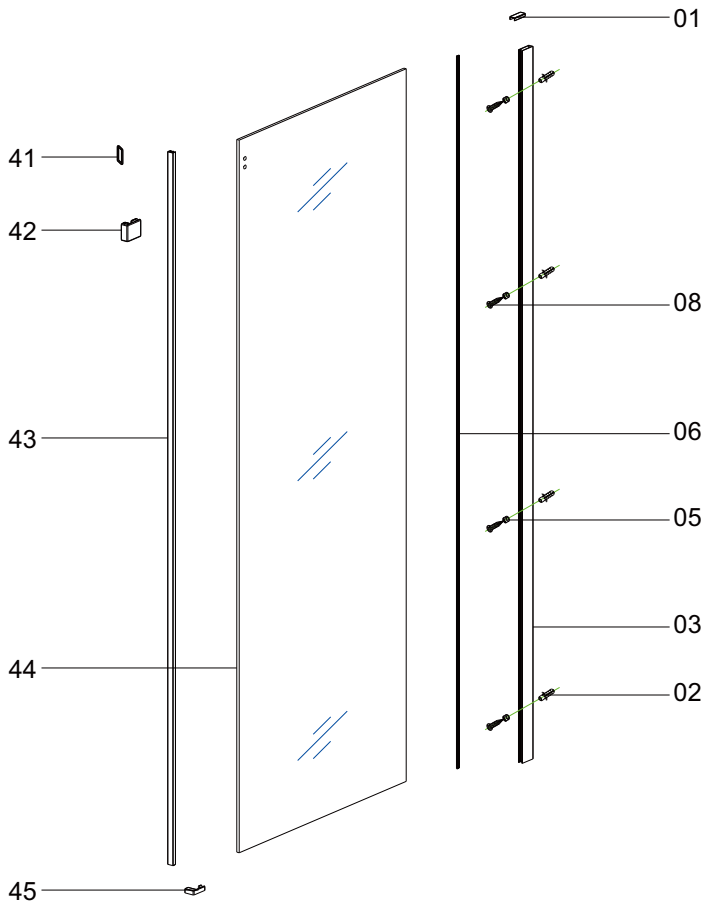

Frameless Single Slider

L

R

-  25
-  26
-  2.5mm 27
-  4mm 28
-  3mm 29

Item No.:	Part	Quantity	Item No.:	Part	Quantity
01		X 1	17		X 1
02		X 10	18		X 1
03		X 1	19		X 1
04	 ST4X30	X 2	20		X 1
05		X 4	21		X 1
06		X 1	22		X 2
07		X 1	23		X 2
08	 ST4X40	X 8	24		X 1
09		X 2	25		X 1
11		X 1	26		X 2
12		X 1	27	 2.5mm	X 1
13		X 1	28	 4mm	X 1
14		X 1	29	 3mm	X 1
15		X 1			
16		X 1			

19

X 1

27

X 1

28

X 1

20

X 1

23

X 2

19

X 1

26

X 2

Frameless Side Panel

L

R

Item No.:	Part	Quantity	Item No.:	Part	Quantity
01		X 1	41		X 1
03		X 1	42		X 1
05		X 4	43		X 1
06		X 1	44		X 1
27	 2.5mm	X 1	45		X 1

Electric drill		tape measure	
drill(Ø3.2mm)		rubber hammer	
drill(Ø6mm)		knife	
cross tip screw driver		pencil	
spirit level		silicone sealant	