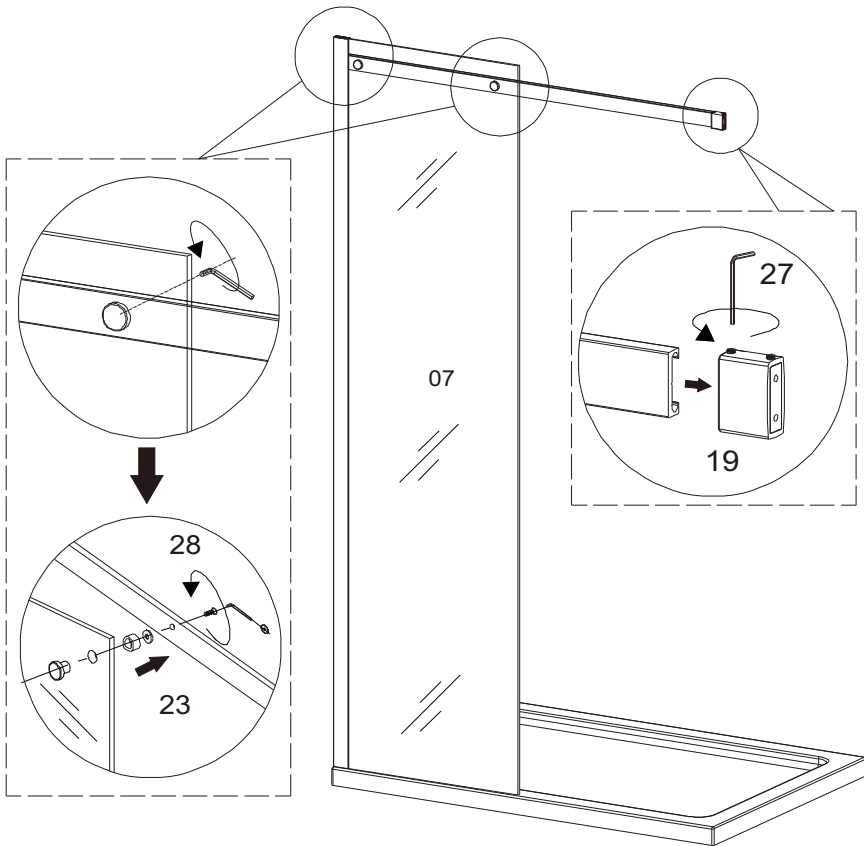

27

X 1

28

X 1

20

X 1

23

X 2

19

X 1