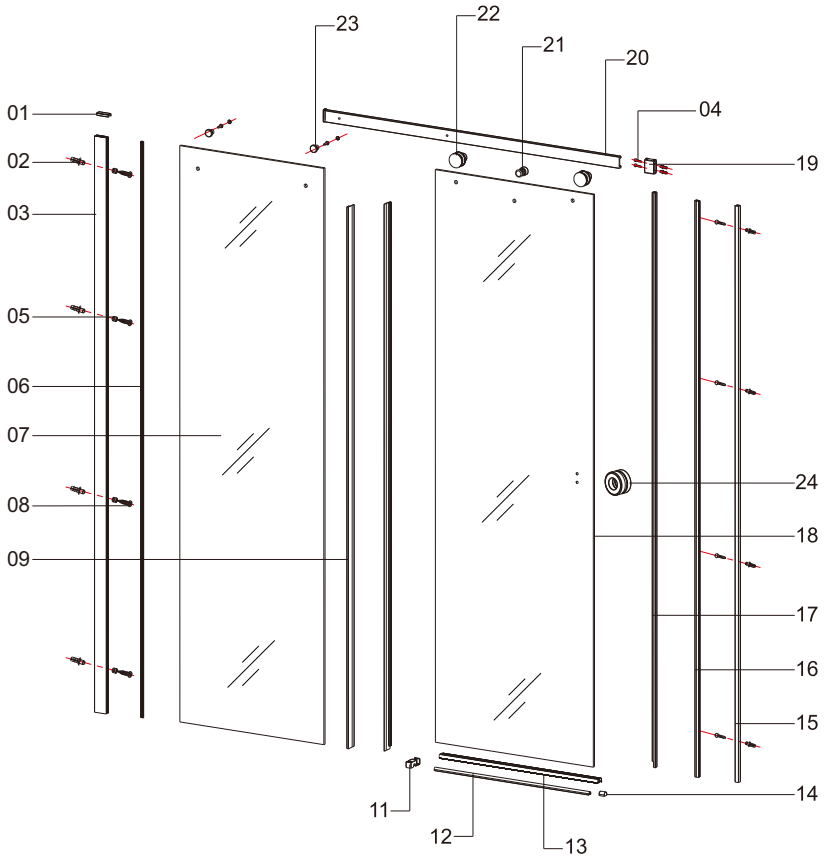

Frameless Single Slider

L

R

-  25
-  26
-  2.5mm 27
-  4mm 28
-  3mm 29

Item No.:	Part	Quantity	Item No.:	Part	Quantity
01		X 1	17		X 1
02		X 10	18		X 1
03		X 1	19		X 1
04	 ST4X30	X 2	20		X 1
05		X 4	21		X 1
06		X 1	22		X 2
07		X 1	23		X 2
08	 ST4X40	X 8	24		X 1
09		X 2	25		X 1
11		X 1	26		X 2
12		X 1	27	 2.5mm	X 1
13		X 1	28	 4mm	X 1
14		X 1	29	 3mm	X 1
15		X 1			
16		X 1			

		tape measure	
drill (Ø3.2mm)		rubber hammer	
drill (Ø6mm)		knife	
cross tip screw driver		pencil	
spirit level		silicone sealant	

Type	A
SCUDFRAMELESS-1000SL	990 ⁰ ₋₄₀
SCUDFRAMELESS-1100SL	1090 ⁰ ₋₄₀
SCUDFRAMELESS-1200SL	1190 ⁰ ₋₄₀
SCUDFRAMELESS-1400SL-1/2	1390 ⁰ ₋₄₀
SCUDFRAMELESS-1400SL-2/2	

23

X 2

19

X 1

26

X 2

Frameless Side Panel

L

R

Item No.:	Part	Quantity	Item No.:	Part	Quantity
01		X 1	41		X 1
03		X 1	42		X 1
05		X 4	43		X 1
06		X 1	44		X 1
27	 2.5mm	X 1	45		X 1

Electric drill		tape measure	
drill(Ø3.2mm)		rubber hammer	
drill(Ø6mm)		knife	
cross tip screw driver		pencil	
spirit level		silicone sealant	