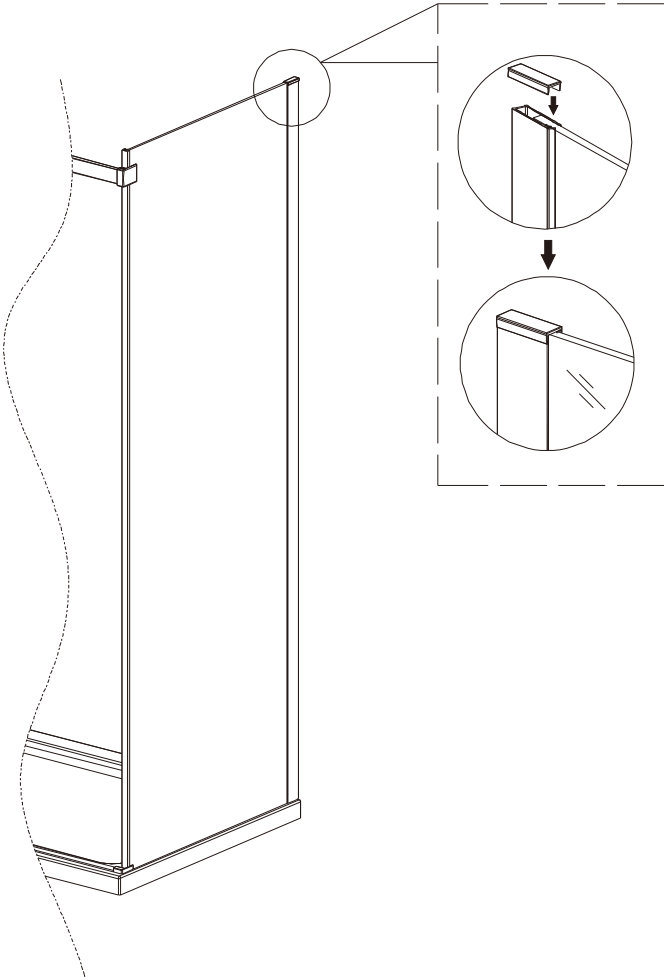

R

Item No.:	Part	Quantity	Item No.:	Part	Quantity
01		X 1	41		X 1
03		X 1	42		X 1
05		X 4	43		X 1
06		X 1	44		X 1
27	 2.5mm	X 1	45		X 1

Electric drill		tape measure	
drill(Ø3.2mm)		rubber hammer	
drill(Ø6mm)		knife	
cross tip screw driver		pencil	
spirit level		silicone sealant	

25

X 1

42

X 1

06

X 1

41

X 1

26

X 2