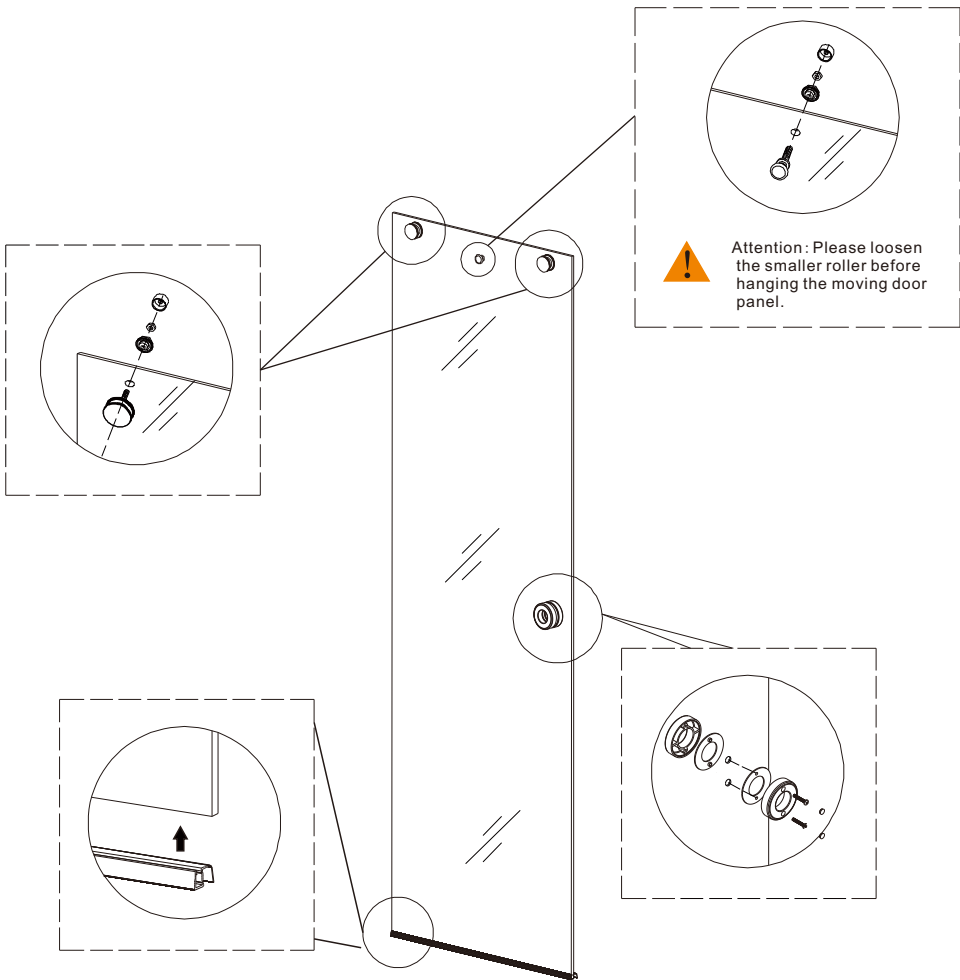

23

X 2

19

X 1

26

X 2

Frameless Side Panel

L

R

Item No.:	Part	Quantity	Item No.:	Part	Quantity
01		X 1	41		X 1
03		X 1	42		X 1
05		X 4	43		X 1
06		X 1	44		X 1
27	 2.5mm	X 1	45		X 1

Electric drill		tape measure	
drill(Ø3.2mm)		rubber hammer	
drill(Ø6mm)		knife	
cross tip screw driver		pencil	
spirit level		silicone sealant	