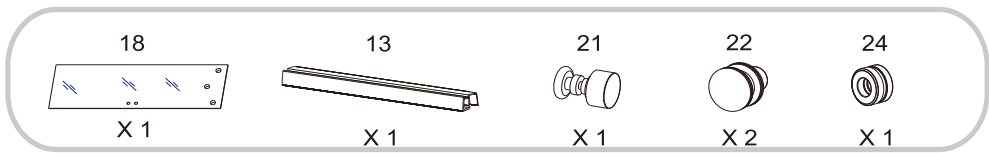

27

X 1

28

X 1

20

X 1

23

X 2

19

X 1

27

X 1

28

X 1

20

X 1

23

X 2

19

X 1

26

X 2

Frameless Side Panel

L

R

Item No.:	Part	Quantity	Item No.:	Part	Quantity
01		X 1	41		X 1
03		X 1	42		X 1
05		X 4	43		X 1
06		X 1	44		X 1
27	 2.5mm	X 1	45		X 1

Electric drill		tape measure	
drill(Ø3.2mm)		rubber hammer	
drill(Ø6mm)		knife	
cross tip screw driver		pencil	
spirit level		silicone sealant	