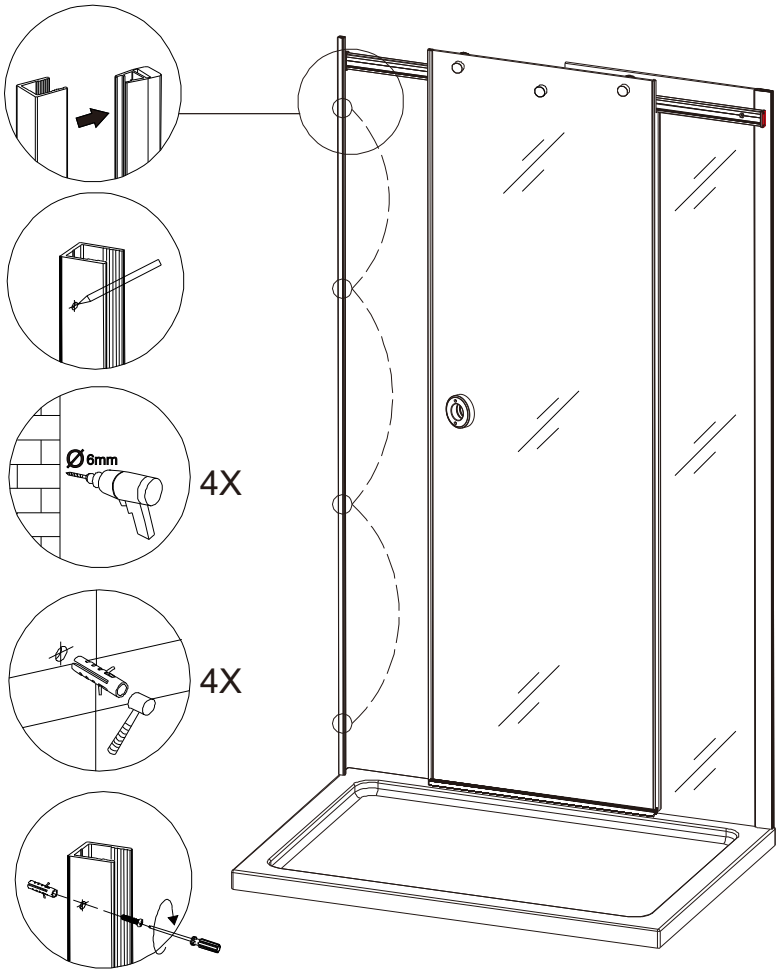

23

X 2

19

X 1

26

X 2

Frameless Side Panel

L

R

Item No.:	Part	Quantity	Item No.:	Part	Quantity
01		X 1	41		X 1
03		X 1	42		X 1
05		X 4	43		X 1
06		X 1	44		X 1
27	 2.5mm	X 1	45		X 1

Electric drill		tape measure	
drill(Ø3.2mm)		rubber hammer	
drill(Ø6mm)		knife	
cross tip screw driver		pencil	
spirit level		silicone sealant	