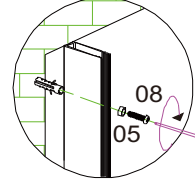

R

Item No.:	Part	Quantity	Item No.:	Part	Quantity
01		X 1	41		X 1
03		X 1	42		X 1
05		X 4	43		X 1
06		X 1	44		X 1
27	 2.5mm	X 1	45		X 1

Electric drill		tape measure	
drill(Ø3.2mm)		rubber hammer	
drill(Ø6mm)		knife	
cross tip screw driver		pencil	
spirit level		silicone sealant	

4X

02

4X

08

05

4X

27

X 1