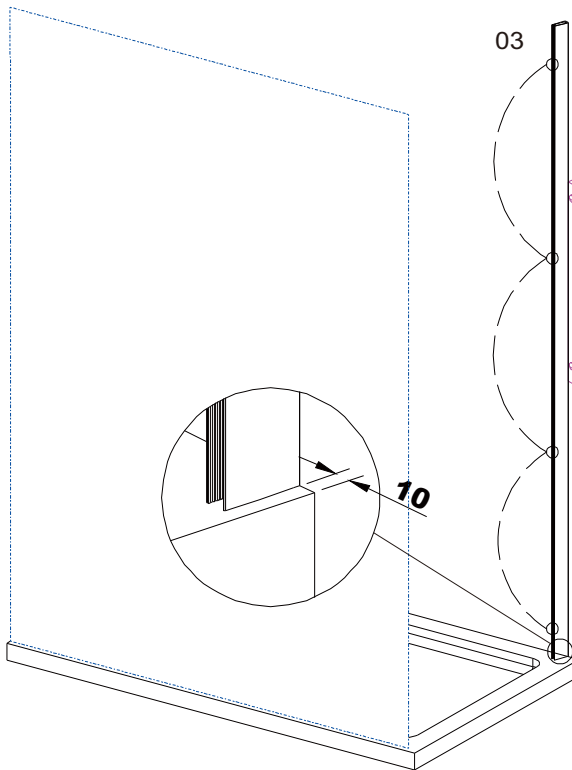

X 1

X 4

X 4

X 4

03