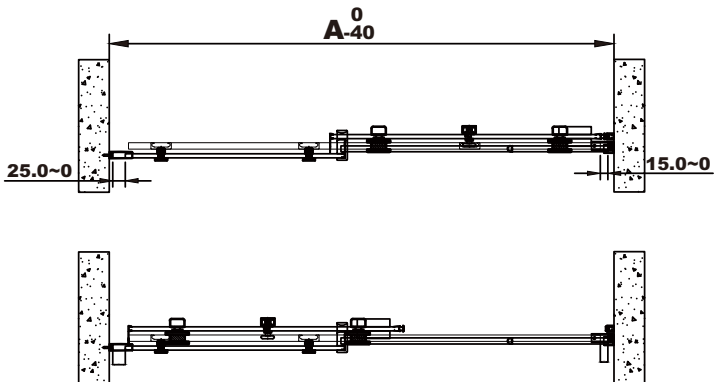

Frameless Single Slider

L

R

-  25
-  26
-  2.5mm 27
-  4mm 28
-  3mm 29

Item No.:	Part	Quantity	Item No.:	Part	Quantity
01		X 1	17		X 1
02		X 10	18		X 1
03		X 1	19		X 1
04	 ST4X30	X 2	20		X 1
05		X 4	21		X 1
06		X 1	22		X 2
07		X 1	23		X 2
08	 ST4X40	X 8	24		X 1
09		X 2	25		X 1
11		X 1	26		X 2
12		X 1	27	 2.5mm	X 1
13		X 1	28	 4mm	X 1
14		X 1	29	 3mm	X 1
15		X 1			
16		X 1			

		tape measure	
drill (Ø3.2mm)		rubber hammer	
drill (Ø6mm)		knife	
cross tip screw driver		pencil	
spirit level		silicone sealant	

Type	A
SCUDFRAMELESS-1000SL	990 ⁰ ₋₄₀
SCUDFRAMELESS-1100SL	1090 ⁰ ₋₄₀
SCUDFRAMELESS-1200SL	1190 ⁰ ₋₄₀
SCUDFRAMELESS-1400SL-1/2	1390 ⁰ ₋₄₀
SCUDFRAMELESS-1400SL-2/2	

27

X 1

28

X 1

20

X 1

23

X 2

R

Item No.:	Part	Quantity	Item No.:	Part	Quantity
01		X 1	41		X 1
03		X 1	42		X 1
05		X 4	43		X 1
06		X 1	44		X 1
27	 2.5mm	X 1	45		X 1

Electric drill		tape measure	
drill(Ø3.2mm)		rubber hammer	
drill(Ø6mm)		knife	
cross tip screw driver		pencil	
spirit level		silicone sealant	