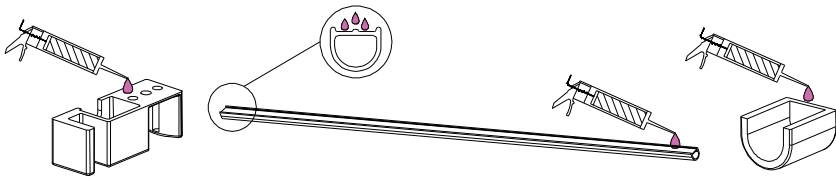

23

X 2

19

X 1

26

X 2

Frameless Side Panel

L

R

Item No.:	Part	Quantity	Item No.:	Part	Quantity
01		X 1	41		X 1
03		X 1	42		X 1
05		X 4	43		X 1
06		X 1	44		X 1
27	 2.5mm	X 1	45		X 1

Electric drill		tape measure	
drill(Ø3.2mm)		rubber hammer	
drill(Ø6mm)		knife	
cross tip screw driver		pencil	
spirit level		silicone sealant	