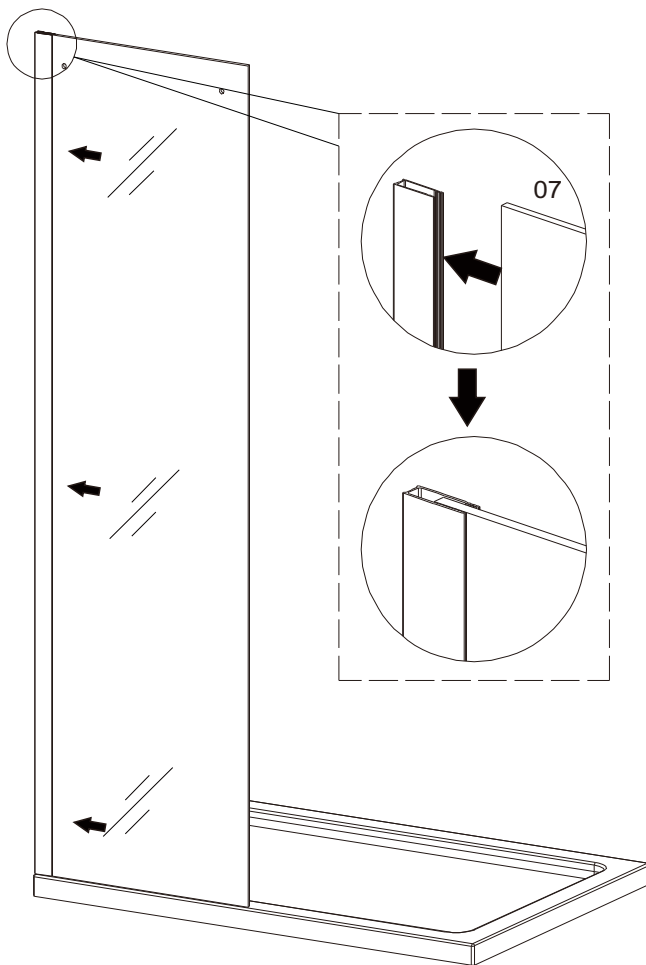

Frameless Single Slider

L

R

-  25
-  26
-  2.5mm 27
-  4mm 28
-  3mm 29

Item No.:	Part	Quantity	Item No.:	Part	Quantity
01		X 1	17		X 1
02		X 10	18		X 1
03		X 1	19		X 1
04	 ST4X30	X 2	20		X 1
05		X 4	21		X 1
06		X 1	22		X 2
07		X 1	23		X 2
08	 ST4X40	X 8	24		X 1
09		X 2	25		X 1
11		X 1	26		X 2
12		X 1	27	 2.5mm	X 1
13		X 1	28	 4mm	X 1
14		X 1	29	 3mm	X 1
15		X 1			
16		X 1			

		tape measure	
drill (Ø3.2mm)		rubber hammer	
drill (Ø6mm)		knife	
cross tip screw driver		pencil	
spirit level		silicone sealant	

Type	A
SCUDFRAMELESS-1000SL	990 ⁰ ₋₄₀
SCUDFRAMELESS-1100SL	1090 ⁰ ₋₄₀
SCUDFRAMELESS-1200SL	1190 ⁰ ₋₄₀
SCUDFRAMELESS-1400SL-1/2	1390 ⁰ ₋₄₀
SCUDFRAMELESS-1400SL-2/2	

R

Item No.:	Part	Quantity	Item No.:	Part	Quantity
01		X 1	41		X 1
03		X 1	42		X 1
05		X 4	43		X 1
06		X 1	44		X 1
27	 2.5mm	X 1	45		X 1

Electric drill		tape measure	
drill(Ø3.2mm)		rubber hammer	
drill(Ø6mm)		knife	
cross tip screw driver		pencil	
spirit level		silicone sealant	