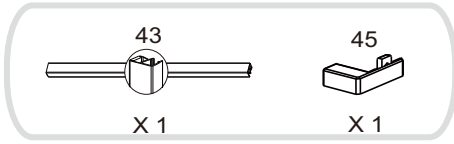

R

Item No.:	Part	Quantity	Item No.:	Part	Quantity
01		X 1	41		X 1
03		X 1	42		X 1
05		X 4	43		X 1
06		X 1	44		X 1
27	 2.5mm	X 1	45		X 1

Electric drill		tape measure	
drill(Ø3.2mm)		rubber hammer	
drill(Ø6mm)		knife	
cross tip screw driver		pencil	
spirit level		silicone sealant	

4X

02

4X

08

05

4X

27

X 1

25

X 1

42

X 1

06

X 1

41

X 1