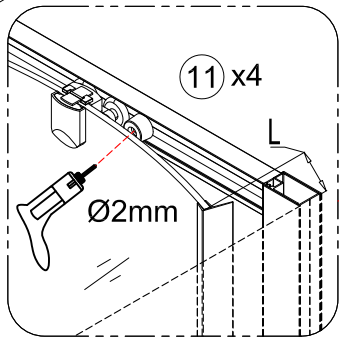

Tools required (Tools not provided)

Installation Instructions

1.

	L	W
800x800	770-790	770-790
900x900	870-890	870-890

1-1	<p>Ø3 x 2</p>
1-2	<p>Ø6 x 40mm</p>
1-3	<p>Ø5 x 6</p>
1-4	

2.

3.

3-1	<p>Ø2mm 0-20mm</p>
3-2	<p>Ø2 x6</p>
3-3	<p>Ø1 x6</p>
3-4	

4.

Step A: Locate the rollers into the top and bottom rails.

5.

Step B: Please adjust the top roller up and down with the screw shown below using a screwdriver

6.

7.

	L
800x800	5-10mm
900x900	40-50 mm

8.