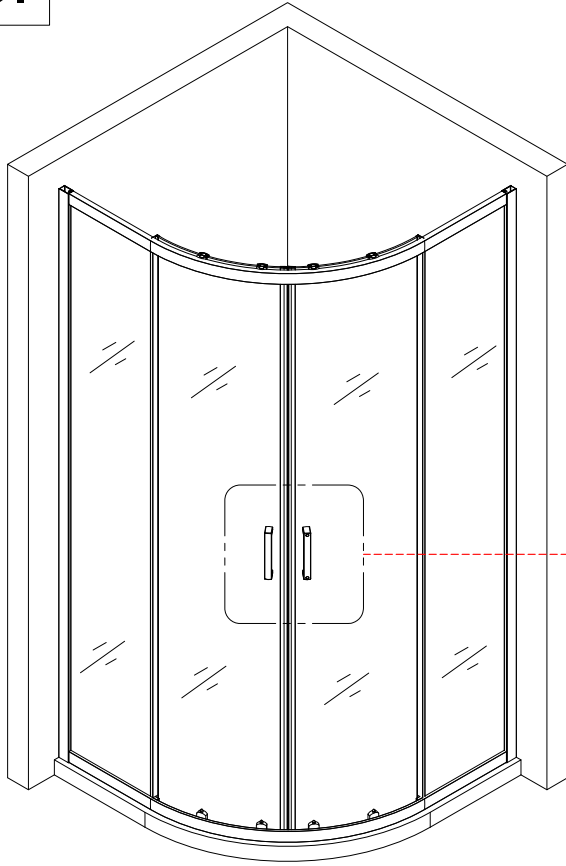

Tools required (Tools not provided)

Installation Instructions

1.

	L	W
800x800	770-790	770-790
900x900	870-890	870-890

1-1	<p>Ø3 x 2</p>
1-2	<p>Ø6 x 40mm</p>
1-3	<p>Ø5 x 6</p>
1-4	

2.

3.

3-1	<p>Ø2mm 0-20mm</p>
3-2	<p>Ø2 x6</p>
3-3	<p>Ø1 x6</p>
3-4	

4.

Step A: Locate the rollers into the top and bottom rails.

5.

Step B: Please adjust the top roller up and down with the screw shown below using a screwdriver

6.

7.

	L
800x800	5-10mm
900x900	40-50 mm

8.