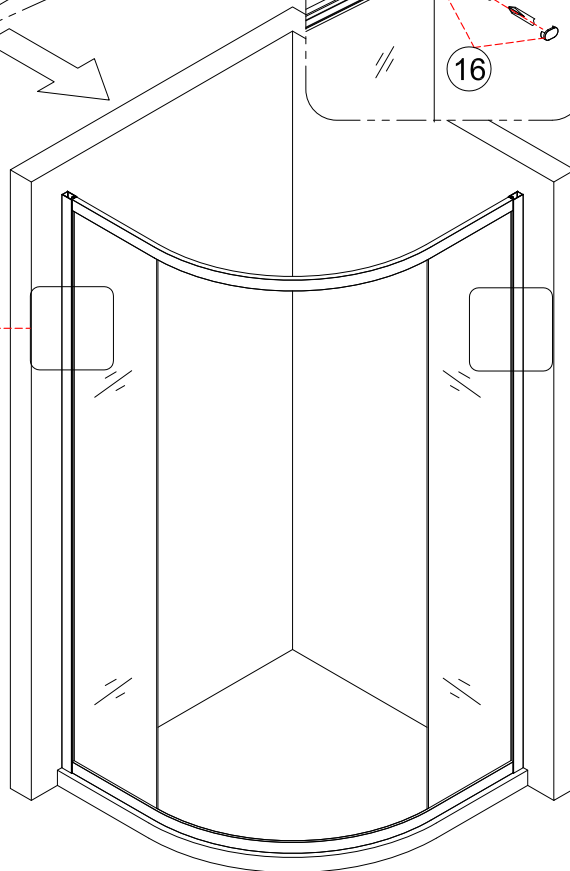

Tools required (Tools not provided)

Installation Instructions

1.

	L	W
800x800	770-790	770-790
900x900	870-890	870-890

1-1	<p>Ø3 x 2</p>
1-2	<p>Ø6 x 40mm</p>
1-3	<p>Ø5 x 6</p>
1-4	

2.

3.

3-1	<p>Ø2mm 0-20mm</p>
3-2	<p>Ø2 x6</p>
3-3	<p>Ø1 x6</p>
3-4	

4.

Step A: Locate the rollers into the top and bottom rails.

5.

Step B: Please adjust the top roller up and down with the screw shown below using a screwdriver

6.

7.

	L
800x800	5-10mm
900x900	40-50 mm

8.