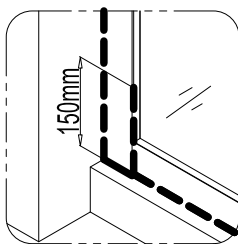

Care Instructions:
Do not use your shower enclosure within 24 hours of assembly. Do not use caustic cleaning products or abrasive material when cleaning your shower enclosure .