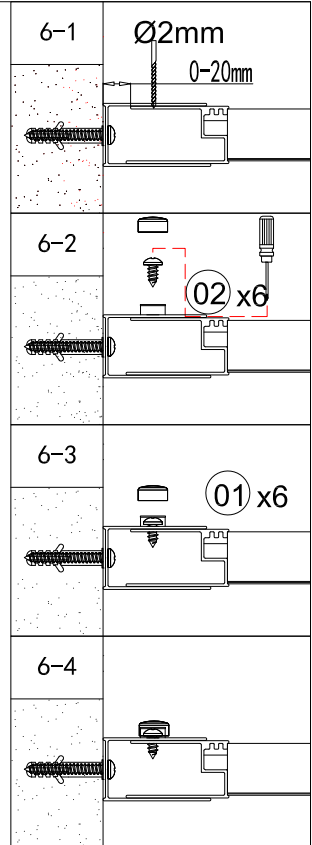

Technical Drawing

Component Listing

01  6Pcs	02  ST3.5*9 18Pcs	03  2Pcs	04  2Pcs	05  ST4.2*35 6Pcs	06  L=1777mm 2Pcs
07  L=1835mm 2Pcs	08  2Pcs	09  2Pcs	10  1Pair	11  4Pcs	12  2Pcs
13  4Pcs	14  2Pcs	15  2Pcs	16  4Pcs	17  8Pcs	

Tools required (Tools not provided)

Installation Instructions

1.

	L	W
800x800	770-790	770-790
900x900	870-890	870-890

1-1	<p>Ø3 x 2</p>
1-2	<p>Ø6 x 40mm</p>
1-3	<p>Ø5 x 6</p>
1-4	

2.

3.

3-1	<p>Ø2mm 0-20mm</p>
3-2	<p>Ø2 x6</p>
3-3	<p>Ø1 x6</p>
3-4	

4.

Step A: Locate the rollers into the top and bottom rails.

5.

Step B: Please adjust the top roller up and down with the screw shown below using a screwdriver

6.

7.

	L
800x800	5-10mm
900x900	40-50 mm

8.