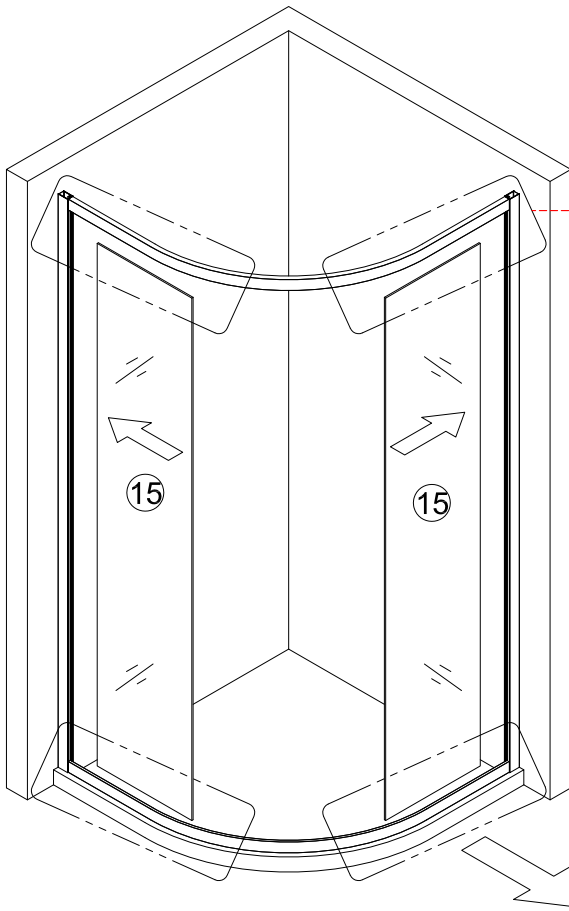

Tools required (Tools not provided)

Installation Instructions

1.

	L	W
800x800	770-790	770-790
900x900	870-890	870-890

1-1	<p>Ø3 x 2</p>
1-2	<p>Ø6 x 40mm</p>
1-3	<p>Ø5 x 6</p>
1-4	

2.

3.

3-1	<p>Ø2mm 0-20mm</p>
3-2	<p>Ø2 x6</p>
3-3	<p>Ø1 x6</p>
3-4	

4.

Step A: Locate the rollers into the top and bottom rails.

5.

Step B: Please adjust the top roller up and down with the screw shown below using a screwdriver

6.

7.

	L
800x800	5-10mm
900x900	40-50 mm

8.