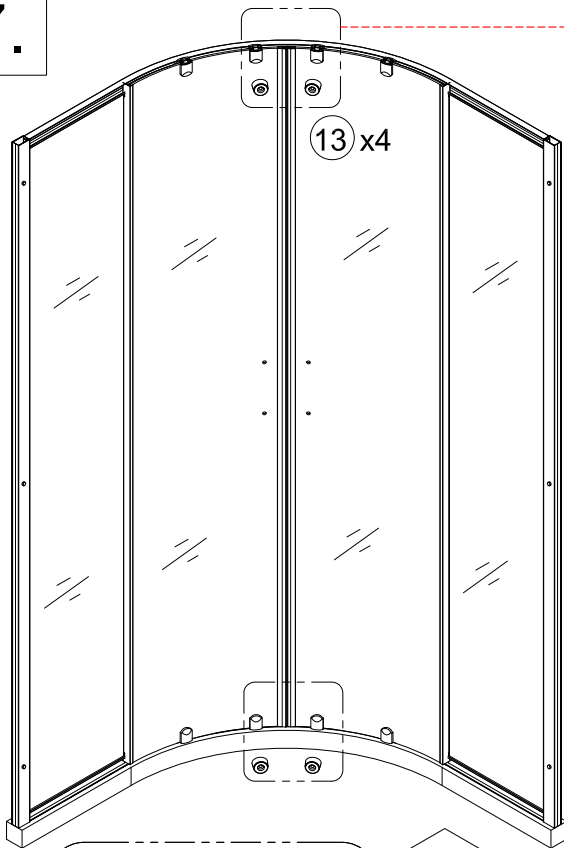

Tools required (Tools not provided)

Installation Instructions

1.

	L	W
800x800	770-790	770-790
900x900	870-890	870-890

1-1	<p>Ø3 x 2</p>
1-2	<p>Ø6 x 40mm</p>
1-3	<p>Ø5 x 6</p>
1-4	

2.

3.

3-1	<p>Ø2mm 0-20mm</p>
3-2	<p>Ø2 x6</p>
3-3	<p>Ø1 x6</p>
3-4	

4.

Step A: Locate the rollers into the top and bottom rails.

5.

Step B: Please adjust the top roller up and down with the screw shown below using a screwdriver

6.

7.

	L
800x800	5-10mm
900x900	40-50 mm

8.