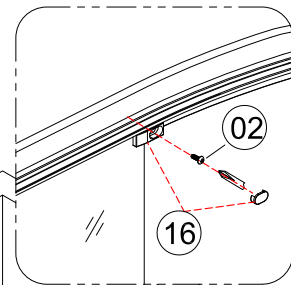

Tools required (Tools not provided)

Installation Instructions

1.

	L	W
800x800	770-790	770-790
900x900	870-890	870-890

1-1	<p>Ø3 x 2</p>
1-2	<p>Ø6 x 40mm</p>
1-3	<p>Ø5 x 6</p>
1-4	

2.

3.

3-1	<p>Ø2mm 0-20mm</p>
3-2	<p>Ø2 x6</p>
3-3	<p>Ø1 x6</p>
3-4	

4.

Step A: Locate the rollers into the top and bottom rails.

5.

Step B: Please adjust the top roller up and down with the screw shown below using a screwdriver

6.

7.

	L
800x800	5-10mm
900x900	40-50 mm

8.