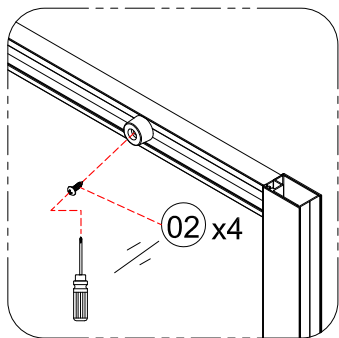

Tools required (Tools not provided)

Installation Instructions

1.

	L	W
800x800	770-790	770-790
900x900	870-890	870-890

1-1	<p>Ø3 x 2</p>
1-2	<p>Ø6 x 40mm</p>
1-3	<p>Ø5 x 6</p>
1-4	

2.

3.

3-1	<p>Ø2mm 0-20mm</p>
3-2	<p>Ø2 x6</p>
3-3	<p>Ø1 x6</p>
3-4	

4.

Step A: Locate the rollers into the top and bottom rails.

5.

Step B: Please adjust the top roller up and down with the screw shown below using a screwdriver

6.

7.

	L
800x800	5-10mm
900x900	40-50 mm

8.