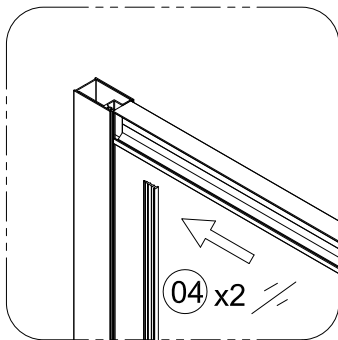

Tools required (Tools not provided)

Installation Instructions

1.

	L	W
800x800	770-790	770-790
900x900	870-890	870-890

1-1	<p>Ø3 x 2</p>
1-2	<p>Ø6 x 40mm</p>
1-3	<p>Ø5 x 6</p>
1-4	

2.

3.

3-1	<p>Ø2mm 0-20mm</p>
3-2	<p>Ø2 x6</p>
3-3	<p>Ø1 x6</p>
3-4	

4.

Step A: Locate the rollers into the top and bottom rails.

5.

Step B: Please adjust the top roller up and down with the screw shown below using a screwdriver

6.

7.

	L
800x800	5-10mm
900x900	40-50 mm

8.