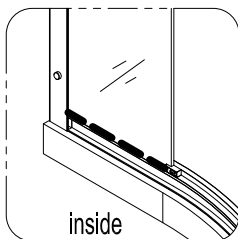

Care Instructions:
Do not use your shower enclosure within 24 hours of assembly. Do not use caustic cleaning products or abrasive material when cleaning your shower enclosure .