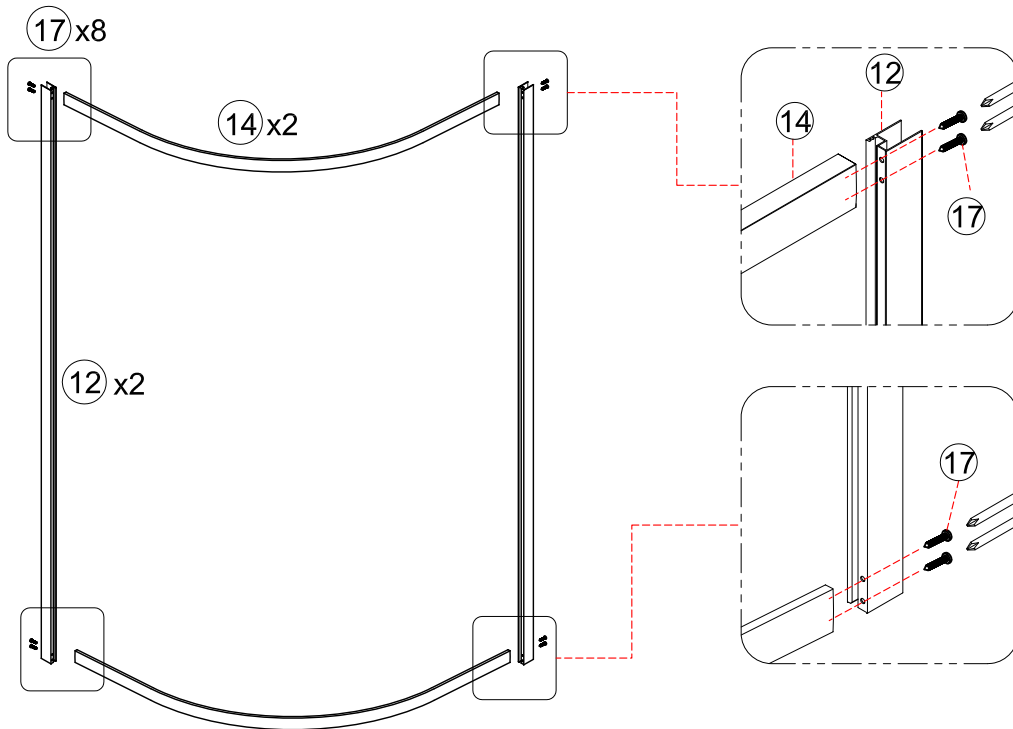

Tools required (Tools not provided)

Installation Instructions

1.

	L	W
800x800	770-790	770-790
900x900	870-890	870-890

1-1	<p>Ø3 x 2</p>
1-2	<p>Ø6 x 40mm</p>
1-3	<p>Ø5 x 6</p>
1-4	

2.

3.

3-1	<p>Ø2mm 0-20mm</p>
3-2	<p>Ø2 x6</p>
3-3	<p>Ø1 x6</p>
3-4	

4.

Step A: Locate the rollers into the top and bottom rails.

5.

Step B: Please adjust the top roller up and down with the screw shown below using a screwdriver

6.

7.

	L
800x800	5-10mm
900x900	40-50 mm

8.