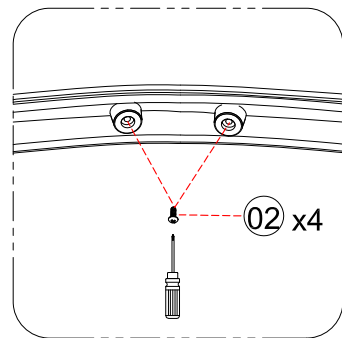

Tools required (Tools not provided)

Installation Instructions

1.

	L	W
800x800	770-790	770-790
900x900	870-890	870-890

1-1	<p>Ø3 x 2</p>
1-2	<p>Ø6 x 40mm</p>
1-3	<p>Ø5 x 6</p>
1-4	

2.

3.

3-1	<p>Ø2mm 0-20mm</p>
3-2	<p>Ø2 x6</p>
3-3	<p>Ø1 x6</p>
3-4	

4.

Step A: Locate the rollers into the top and bottom rails.

5.

Step B: Please adjust the top roller up and down with the screw shown below using a screwdriver

6.

7.

	L
800x800	5-10mm
900x900	40-50 mm

8.