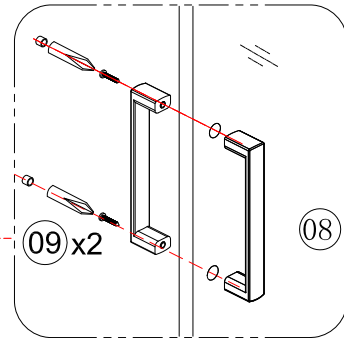

Tools required (Tools not provided)

Installation Instructions

1.

	L	W
800x800	770-790	770-790
900x900	870-890	870-890

1-1	<p>Ø3 x 2</p>
1-2	<p>Ø6 x 40mm</p>
1-3	<p>Ø5 x 6</p>
1-4	

2.

3.

3-1	<p>Ø2mm 0-20mm</p>
3-2	<p>Ø2 x6</p>
3-3	<p>Ø1 x6</p>
3-4	

4.

Step A: Locate the rollers into the top and bottom rails.

5.

Step B: Please adjust the top roller up and down with the screw shown below using a screwdriver

6.

7.

	L
800x800	5-10mm
900x900	40-50 mm

8.