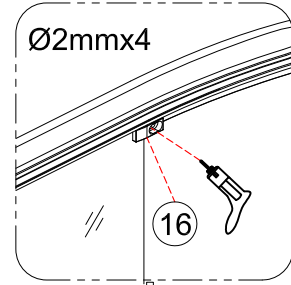

Tools required (Tools not provided)

Installation Instructions

1.

	L	W
800x800	770-790	770-790
900x900	870-890	870-890

1-1	<p>Ø3 x 2</p>
1-2	<p>Ø6 x 40mm</p>
1-3	<p>Ø5 x 6</p>
1-4	

2.

3.

3-1	<p>Ø2mm 0-20mm</p>
3-2	<p>Ø2 x6</p>
3-3	<p>Ø1 x6</p>
3-4	

4.

Step A: Locate the rollers into the top and bottom rails.

5.

Step B: Please adjust the top roller up and down with the screw shown below using a screwdriver

6.

7.

	L
800x800	5-10mm
900x900	40-50 mm

8.