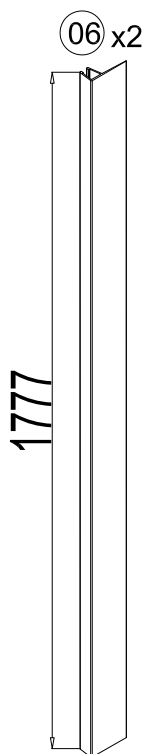

Technical Drawing

Component Listing

01  6Pcs	02  ST3.5*9 18Pcs	03  2Pcs	04  2Pcs	05  ST4.2*35 6Pcs	06  L=1777mm 2Pcs
07  L=1835mm 2Pcs	08  2Pcs	09  2Pcs	10  1Pair	11  4Pcs	12  2Pcs
13  4Pcs	14  2Pcs	15  2Pcs	16  4Pcs	17  8Pcs	

Tools required (Tools not provided)

Installation Instructions

1.

	L	W
800x800	770-790	770-790
900x900	870-890	870-890

1-1	<p>Ø3 x 2</p>
1-2	<p>Ø6 x 40mm</p>
1-3	<p>Ø5 x 6</p>
1-4	

2.

3.

3-1	<p>Ø2mm 0-20mm</p>
3-2	<p>Ø2 x6</p>
3-3	<p>Ø1 x6</p>
3-4	

4.

Step A: Locate the rollers into the top and bottom rails.

5.

Step B: Please adjust the top roller up and down with the screw shown below using a screwdriver

6.

7.

	L
800x800	5-10mm
900x900	40-50 mm

8.