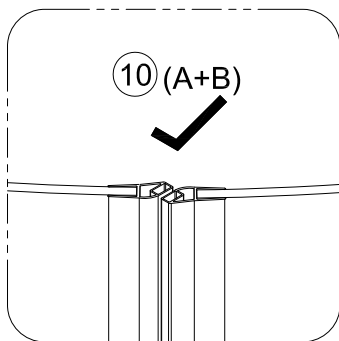

Tools required (Tools not provided)

Installation Instructions

1.

	L	W
800x800	770-790	770-790
900x900	870-890	870-890

1-1	<p>Ø3 x 2</p>
1-2	<p>Ø6 x 40mm</p>
1-3	<p>Ø5 x 6</p>
1-4	

2.

3.

3-1	<p>Ø2mm 0-20mm</p>
3-2	<p>Ø2 x6</p>
3-3	<p>Ø1 x6</p>
3-4	

4.

Step A: Locate the rollers into the top and bottom rails.

5.

Step B: Please adjust the top roller up and down with the screw shown below using a screwdriver

6.

7.

	L
800x800	5-10mm
900x900	40-50 mm

8.