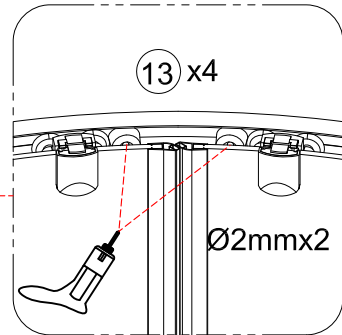

Tools required (Tools not provided)

Installation Instructions

1.

	L	W
800x800	770-790	770-790
900x900	870-890	870-890

1-1	<p>Ø3 x 2</p>
1-2	<p>Ø6 x 40mm</p>
1-3	<p>Ø5 x 6</p>
1-4	

2.

3.

3-1	<p>Ø2mm 0-20mm</p>
3-2	<p>Ø2 x6</p>
3-3	<p>Ø1 x6</p>
3-4	

4.

Step A: Locate the rollers into the top and bottom rails.

5.

Step B: Please adjust the top roller up and down with the screw shown below using a screwdriver

6.

7.

	L
800x800	5-10mm
900x900	40-50 mm

8.