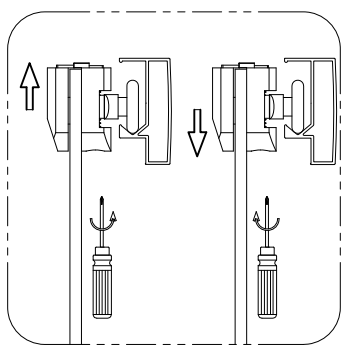

Tools required (Tools not provided)

Installation Instructions

1.

	L	W
800x800	770-790	770-790
900x900	870-890	870-890

1-1	<p>Ø3 x 2</p>
1-2	<p>Ø6 x 40mm</p>
1-3	<p>Ø5 x 6</p>
1-4	

2.

3.

3-1	<p>Ø2mm 0-20mm</p>
3-2	<p>Ø2 x6</p>
3-3	<p>Ø1 x6</p>
3-4	

4.

Step A: Locate the rollers into the top and bottom rails.

5.

Step B: Please adjust the top roller up and down with the screw shown below using a screwdriver

6.

7.

	L
800x800	5-10mm
900x900	40-50 mm

8.