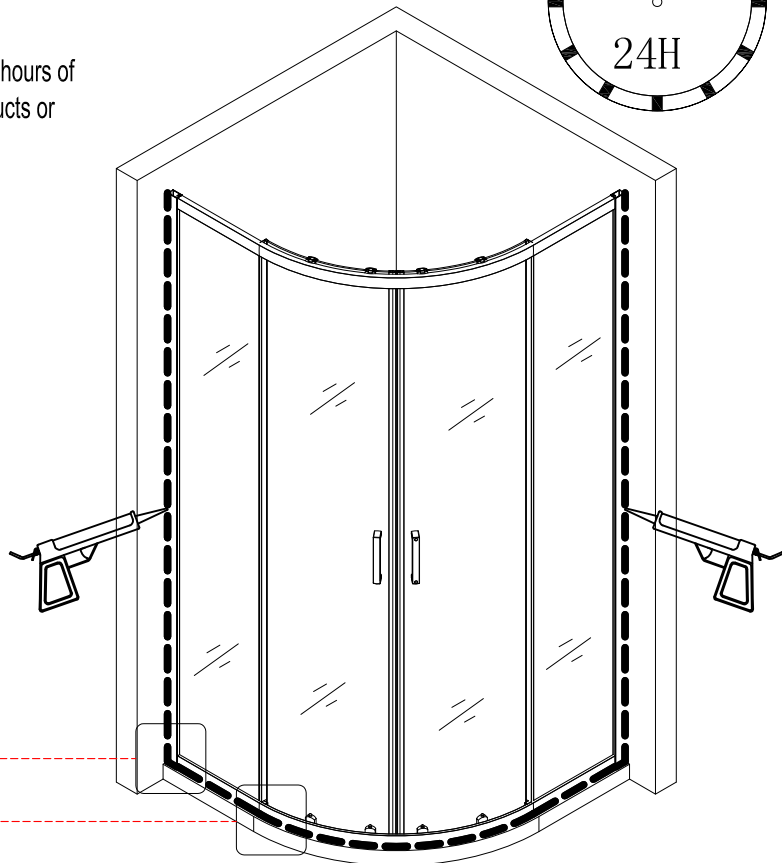

Care Instructions:
Do not use your shower enclosure within 24 hours of assembly. Do not use caustic cleaning products or abrasive material when cleaning your shower enclosure .