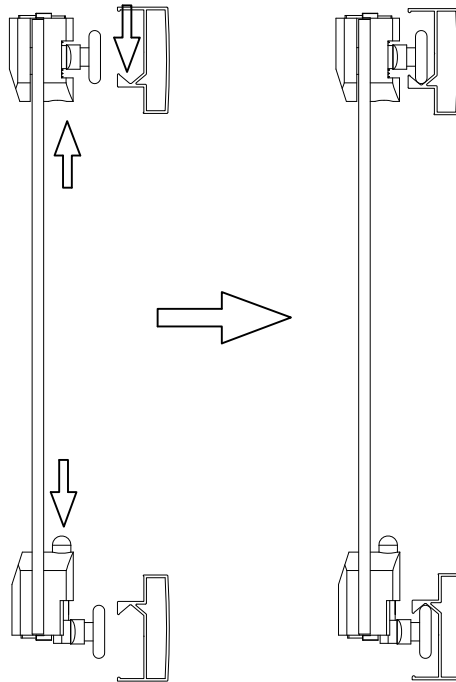

Tools required (Tools not provided)

Installation Instructions

1.

	L	W
800x800	770-790	770-790
900x900	870-890	870-890

1-1	<p>Ø3 x 2</p>
1-2	<p>Ø6 x 40mm</p>
1-3	<p>Ø5 x 6</p>
1-4	

2.

3.

3-1	<p>Ø2mm 0-20mm</p>
3-2	<p>Ø2 x6</p>
3-3	<p>Ø1 x6</p>
3-4	

4.

Step A: Locate the rollers into the top and bottom rails.

5.

Step B: Please adjust the top roller up and down with the screw shown below using a screwdriver

6.

7.

	L
800x800	5-10mm
900x900	40-50 mm

8.