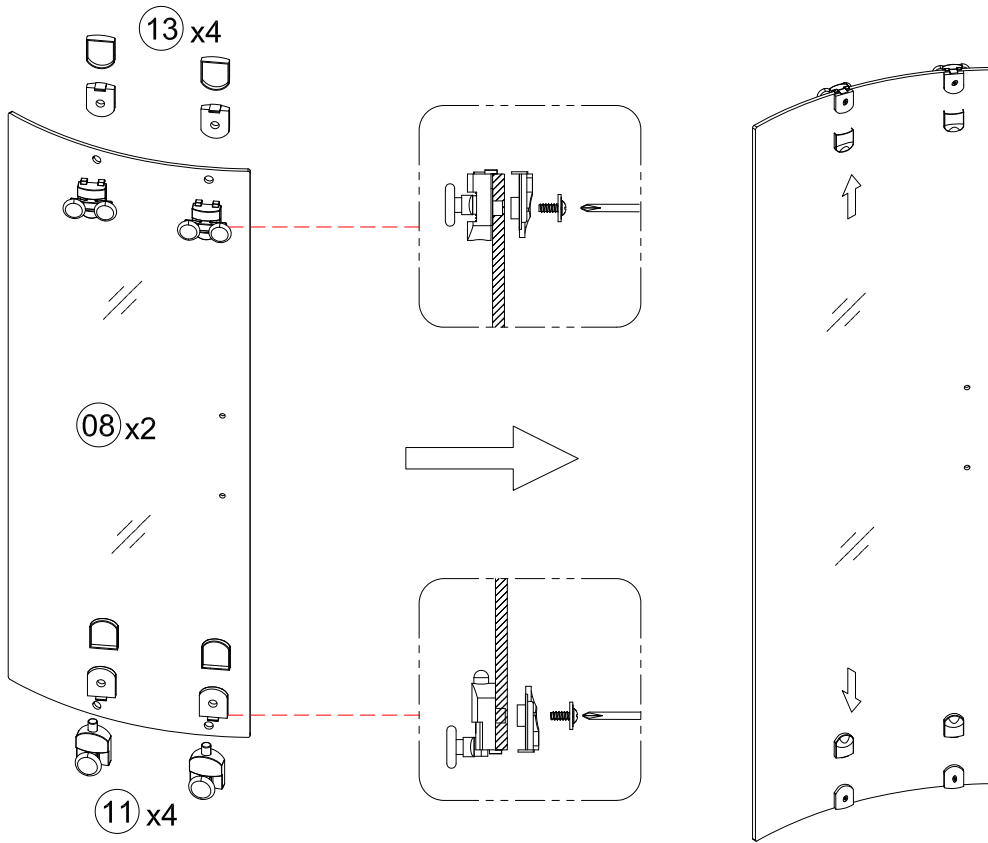

Tools required (Tools not provided)

Installation Instructions

1.

	L	W
800x800	770-790	770-790
900x900	870-890	870-890

1-1	<p>Ø3 x 2</p>
1-2	<p>Ø6 x 40mm</p>
1-3	<p>Ø5 x 6</p>
1-4	

2.

3.

3-1	<p>Ø2mm 0-20mm</p>
3-2	<p>Ø2 x6</p>
3-3	<p>Ø1 x6</p>
3-4	

4.

Step A: Locate the rollers into the top and bottom rails.

5.

Step B: Please adjust the top roller up and down with the screw shown below using a screwdriver

6.

7.

	L
800x800	5-10mm
900x900	40-50 mm

8.