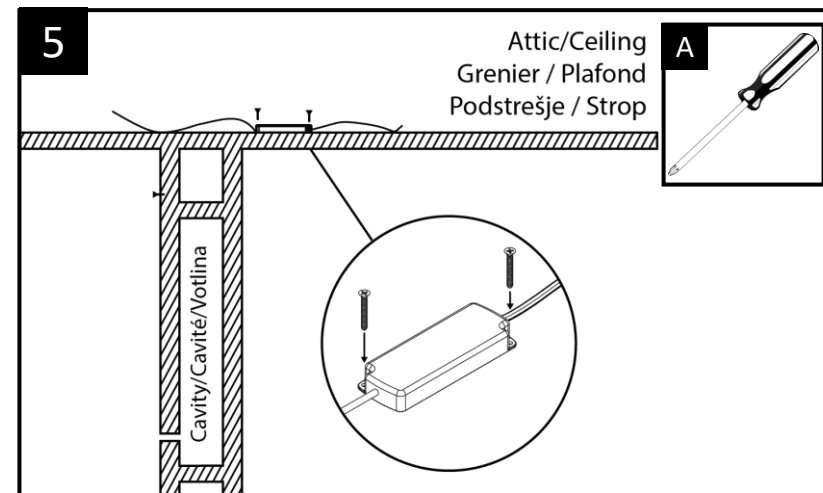

Ultra-Slim Illuminated Mirror

800x600mm

Driver Installation - Inside loft or ceiling

Installation du conducteur - Loft intérieur ou plafond

Namestitev gonilnika - znotraj podstrešja ali stropa

1

2

3

Continued ...
A continué ...
Nadaljevano ...

Ultra-Slim Illuminated Mirror

800x600mm

Ultra-Slim Illuminated Mirror

800x600mm

Operation
Opération
Delovanje

Ultra-Slim Illuminated Mirror

800x600mm