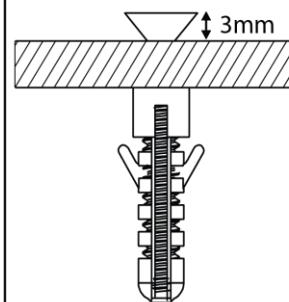

Ultra-Slim Illuminated Mirror

800x600mm

Driver Installation - Inside loft or ceiling

Installation du conducteur - Loft intérieur ou plafond

Namestitev gonilnika - znotraj podstrešja ali stropa

1

2

3

Continued ...
A continué ...
Nadaljevano ...

Ultra-Slim Illuminated Mirror

800x600mm

Ultra-Slim Illuminated Mirror

800x600mm

Operation
Opération
Delovanje

Ultra-Slim Illuminated Mirror

800x600mm