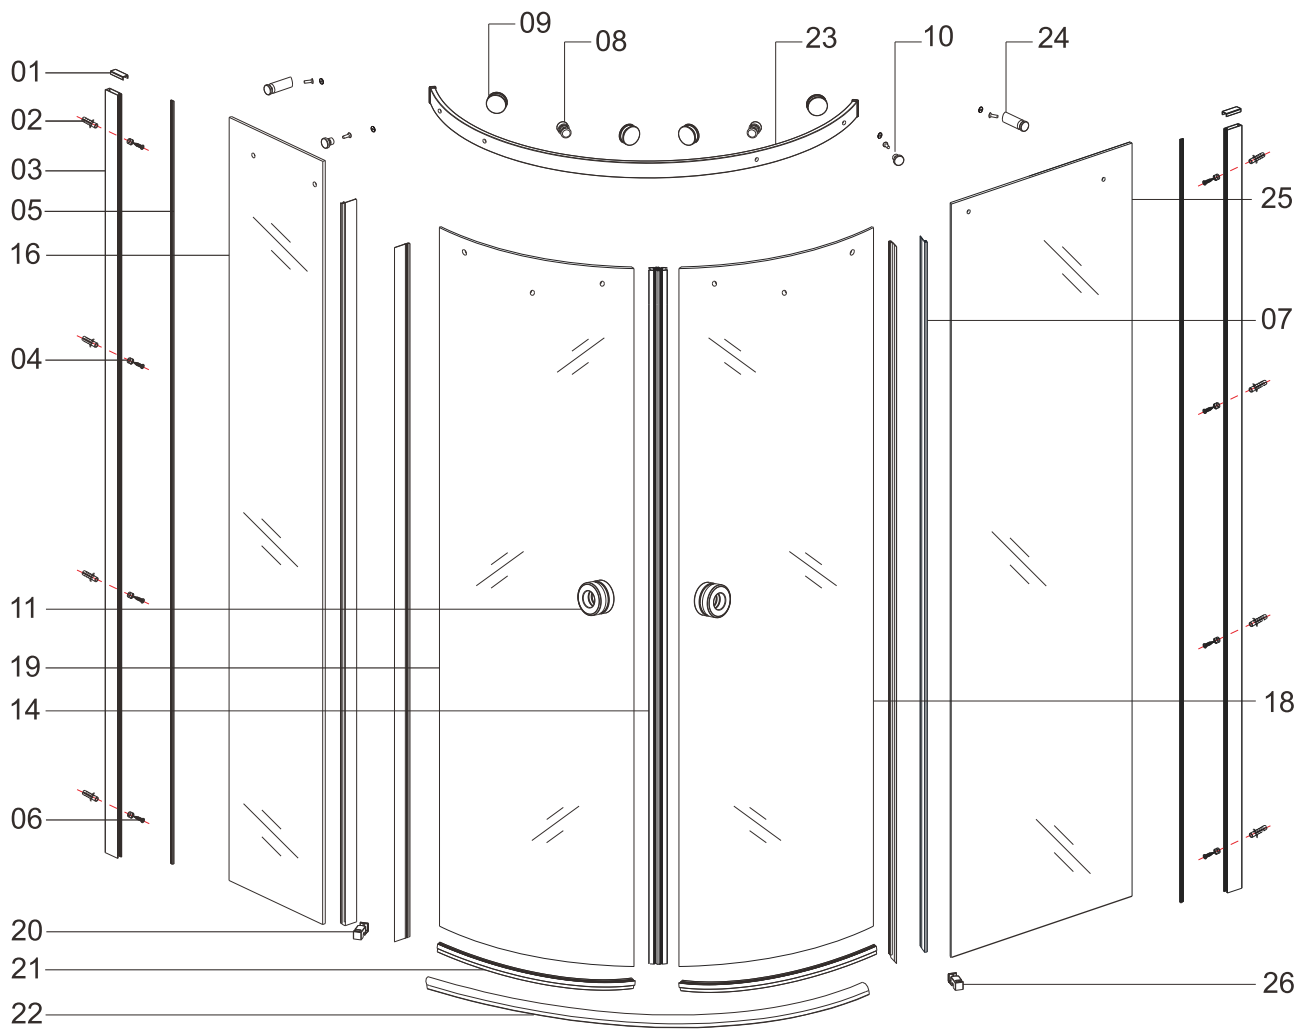

Frameless Double Sliding Door Quad

L

R

Item No.:	Part	Quantity	Item No.:	Part	Quantity
01		X 2	15	 4mm	X 1
02		X 8	16		X 1
03		X 2	18		X 1
04		X 8	19		X 1
05		X 2	20		X 1
06	 ST4X40	X 8	21		X 2
07		X 4	22		X 1
08		X 2	23		X 1
09		X 4	24	SCUDFRAMELESS-128QD 	X 2
10		X 2		SCUDFRAMELESS-129QD 	
11		X 2	25		X 1
12		X 1	26		X 1
13		X 2	27	 3mm	X 1
14		X 1			

Electric drill		tape measure	
drill(ϕ 3.2mm)		rubber hammer	
drill(ϕ 6mm)		knife	
cross tip screw driver		pencil	
spirit level		silicone sealant	

Type	A	D
	SCUDFRAMELESS-128QD-1/2	1190 ⁰ ₋₂₅
SCUDFRAMELESS-128QD-2/2	1190 ⁰ ₋₂₅	790 ⁰ ₋₂₅
SCUDFRAMELESS-129QD-1/2	1190 ⁰ ₋₂₅	890 ⁰ ₋₂₅
SCUDFRAMELESS-129QD-2/2	1190 ⁰ ₋₂₅	890 ⁰ ₋₂₅