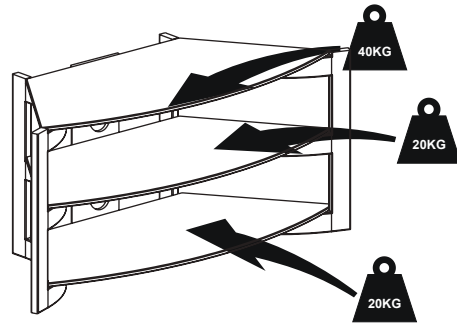

(UK)Free Phone 0800 634 2699
(US)Toll Free (844) 499-1159

spares@techlink.uk.com

Web

www.techlink.uk.com
www.recharge.uk.com

SKALA CORNER SK100TC/SK100BC

[A] x 4

[B] x 4

[C] x 12

[D] x 1

[E] x 1

Dont fully tighten bolts untill the end to help with fitting and alignment!

- 4**
- B**  x4
- A**  x4
- D** 

- 5**
- D** 