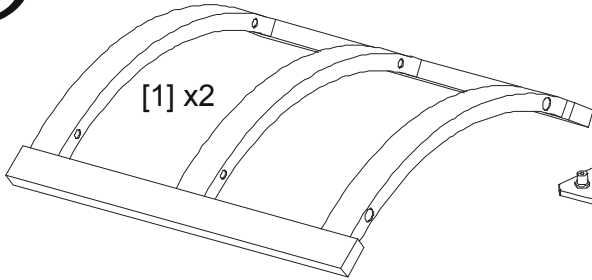

Product Name: SKALA CORNER

Product Ref: SK100TC/BC

Art number: 407110/407111

TECHLINK™

TECHLINK , A Division Of Tapehand Ltd.
Units 7 and 8 Bat and Ball Enterprise Centre
Bat and Ball Road
Sevenoaks
Kent
United Kingdom
TN14 5LJ

(UK)Free Phone 0800 634 2699
(US)Toll Free (844) 499-1159

spares@techlink.uk.com

Web

www.techlink.uk.com
www.recharge.uk.com

SKALA CORNER SK100TC/SK100BC

[A] x 4

[B] x 4

[C] x 12

[D] x 1

[E] x 1

Dont fully tighten bolts untill the end to help with fitting and alignment!

- 4**
- B**  x4
- A**  x4
- D** 

- 5**
- D** 