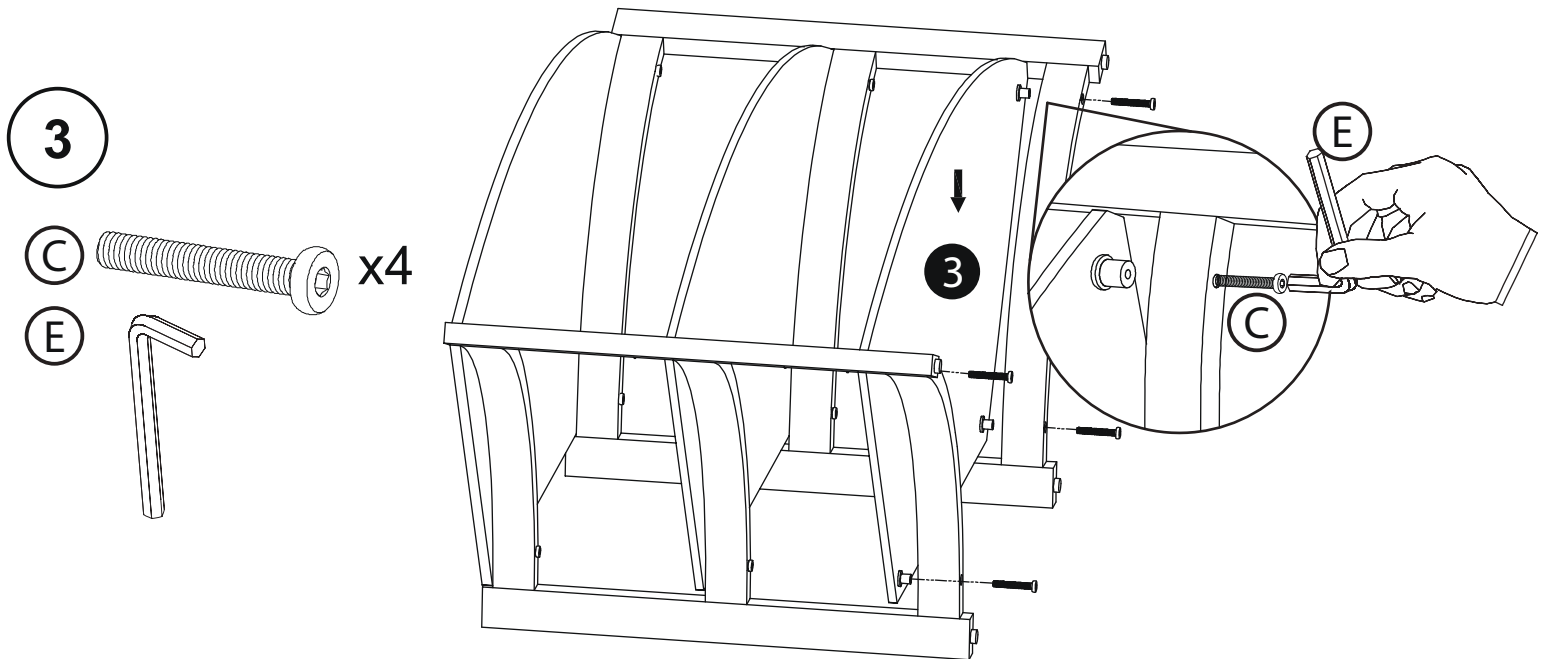

Product Name: SKALA CORNER

Product Ref: SK100TC/BC

Art number: 407110/407111

TECHLINK™

TECHLINK , A Division Of Tapehand Ltd.
Units 7 and 8 Bat and Ball Enterprise Centre
Bat and Ball Road
Sevenoaks
Kent
United Kingdom
TN14 5LJ

(UK)Free Phone 0800 634 2699
(US)Toll Free (844) 499-1159

spares@techlink.uk.com

Web

www.techlink.uk.com
www.recharge.uk.com

SKALA CORNER SK100TC/SK100BC

[A] x 4

[B] x 4

[C] x 12

[D] x 1

[E] x 1

Dont fully tighten bolts untill the end to help with fitting and alignment!

- 4**
- B**  x4
- A**  x4
- D** 

- 5**
- D** 