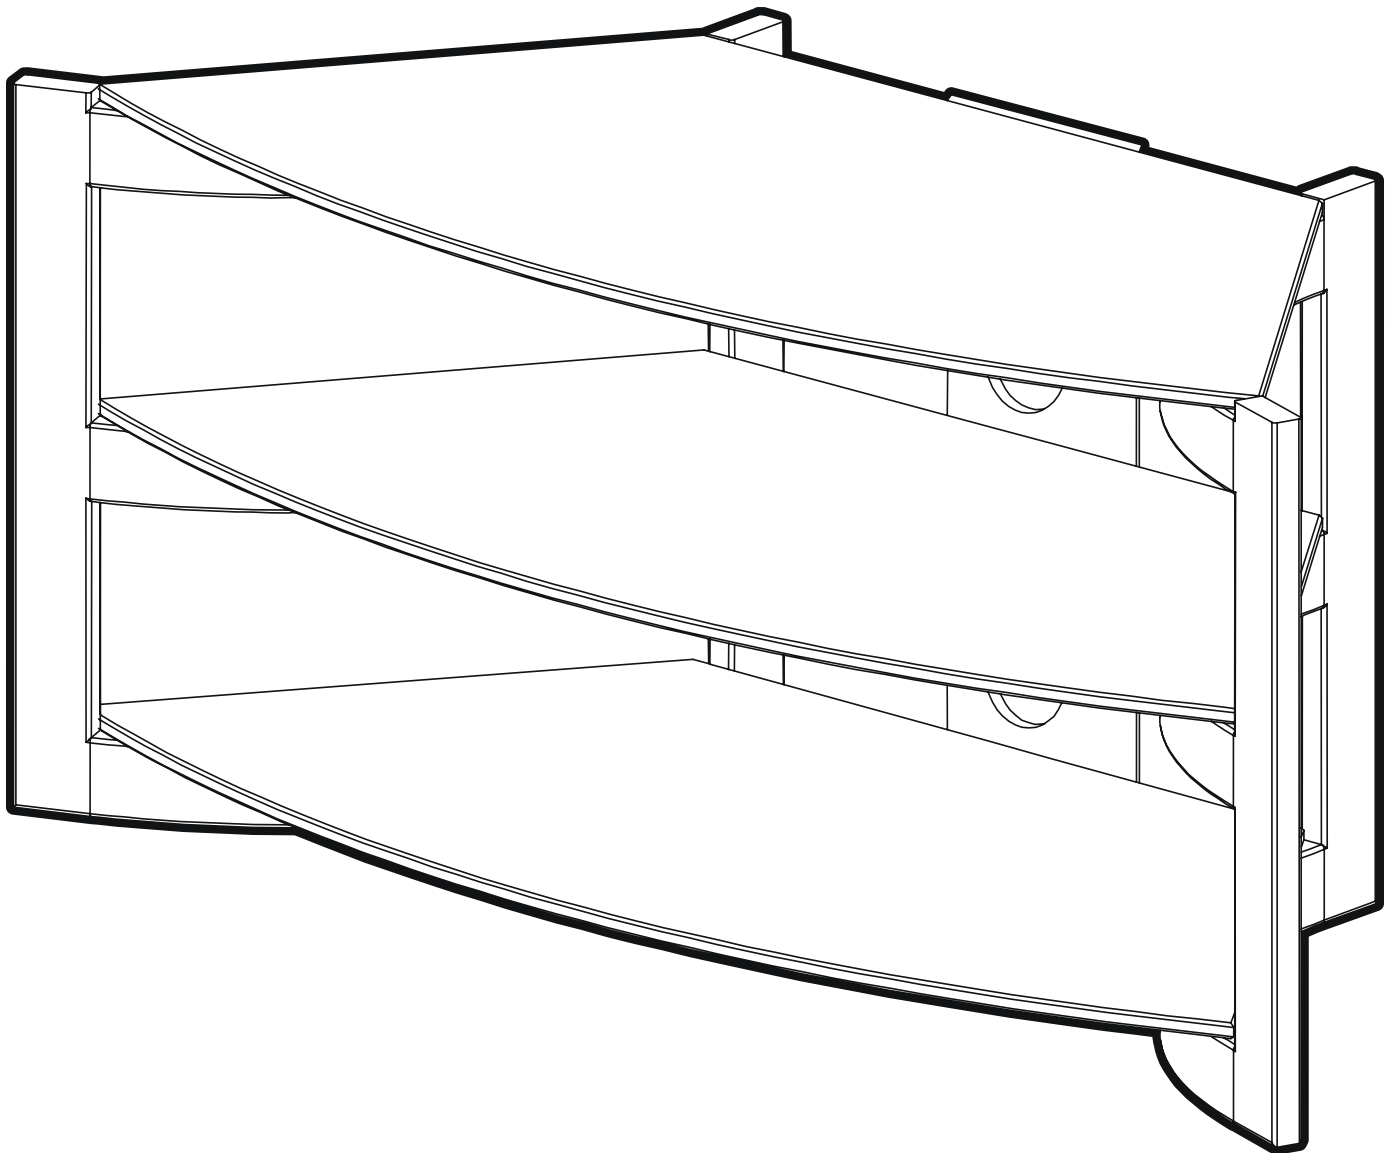

Product Name: SKALA CORNER

Product Ref: SK100TC/BC

Art number: 407110/407111

TECHLINK™

TECHLINK , A Division Of Tapehand Ltd.
Units 7 and 8 Bat and Ball Enterprise Centre
Bat and Ball Road
Sevenoaks
Kent
United Kingdom
TN14 5LJ