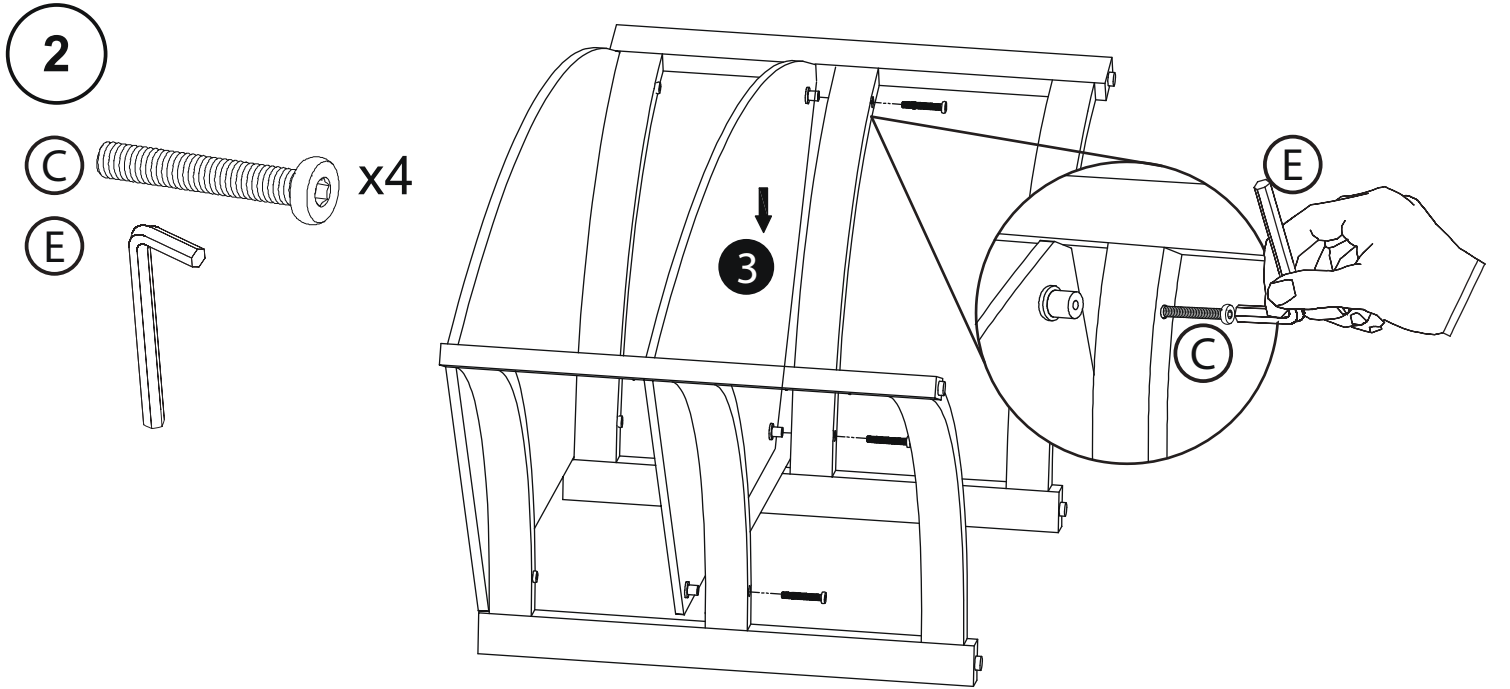

Product Name: SKALA CORNER

Product Ref: SK100TC/BC

Art number: 407110/407111

TECHLINK™

TECHLINK , A Division Of Tapehand Ltd.
Units 7 and 8 Bat and Ball Enterprise Centre
Bat and Ball Road
Sevenoaks
Kent
United Kingdom
TN14 5LJ

(UK)Free Phone 0800 634 2699
(US)Toll Free (844) 499-1159

spares@techlink.uk.com

Web

www.techlink.uk.com
www.recharge.uk.com

SKALA CORNER SK100TC/SK100BC

[A] x 4

[B] x 4

[C] x 12

[D] x 1

[E] x 1

Dont fully tighten bolts untill the end to help with fitting and alignment!

- 4**
- B**  x4
- A**  x4
- D** 

- 5**
- D** 