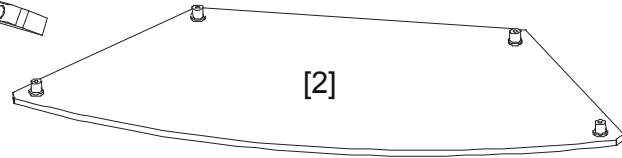

Product Name: SKALA CORNER

Product Ref: SK100TC/BC

Art number: 407110/407111

TECHLINK™

TECHLINK , A Division Of Tapehand Ltd.
Units 7 and 8 Bat and Ball Enterprise Centre
Bat and Ball Road
Sevenoaks
Kent
United Kingdom
TN14 5LJ

(UK)Free Phone 0800 634 2699
(US)Toll Free (844) 499-1159

spares@techlink.uk.com

Web

www.techlink.uk.com
www.recharge.uk.com

SKALA CORNER SK100TC/SK100BC

[A] x 4

[B] x 4

[C] x 12

[D] x 1

[E] x 1

Dont fully tighten bolts untill the end to help with fitting and alignment!

- 4**
- B**  x4
- A**  x4
- D** 

- 5**
- D** 