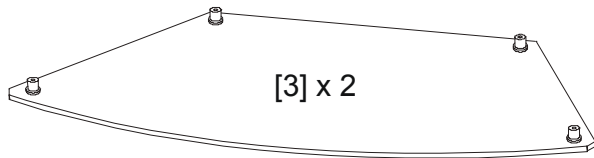

Product Name: SKALA CORNER

Product Ref: SK100TC/BC

Art number: 407110/407111

TECHLINK™

TECHLINK , A Division Of Tapehand Ltd.
Units 7 and 8 Bat and Ball Enterprise Centre
Bat and Ball Road
Sevenoaks
Kent
United Kingdom
TN14 5LJ

(UK)Free Phone 0800 634 2699
(US)Toll Free (844) 499-1159

spares@techlink.uk.com

Web

www.techlink.uk.com
www.recharge.uk.com

SKALA CORNER SK100TC/SK100BC

[A] x 4

[B] x 4

[C] x 12

[D] x 1

[E] x 1

Dont fully tighten bolts untill the end to help with fitting and alignment!

- 4**
- B**  x4
- A**  x4
- D** 

- 5**
- D** 