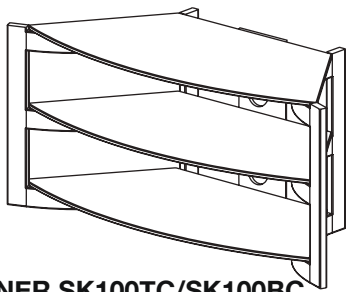

SKALA CORNER SK100TC/SK100BC