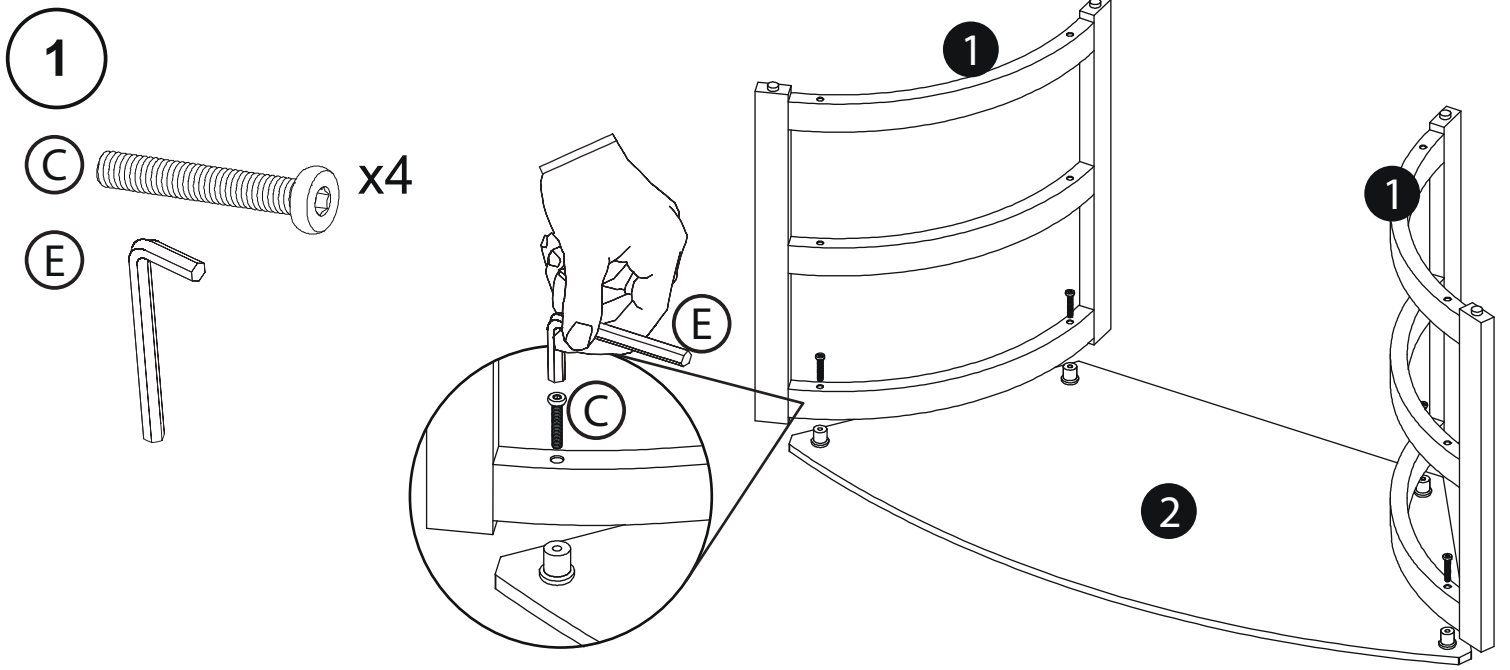

(UK)Free Phone 0800 634 2699
(US)Toll Free (844) 499-1159

spares@techlink.uk.com

Web

www.techlink.uk.com
www.recharge.uk.com

SKALA CORNER SK100TC/SK100BC

[A] x 4

[B] x 4

[C] x 12

[D] x 1

[E] x 1

Dont fully tighten bolts untill the end to help with fitting and alignment!

- 4**
- B**  x4
- A**  x4
- D** 

- 5**
- D** 