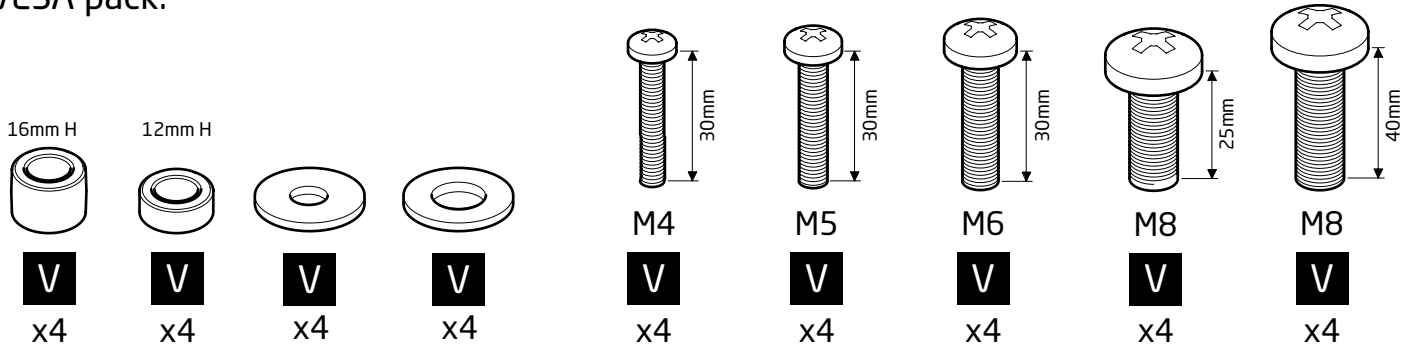

9

10

11

12

Continue for UNIFIT TV BRACKET assembly instructions (ITEM SOLD SEPARATELY)

VESA pack.

1 x2

2