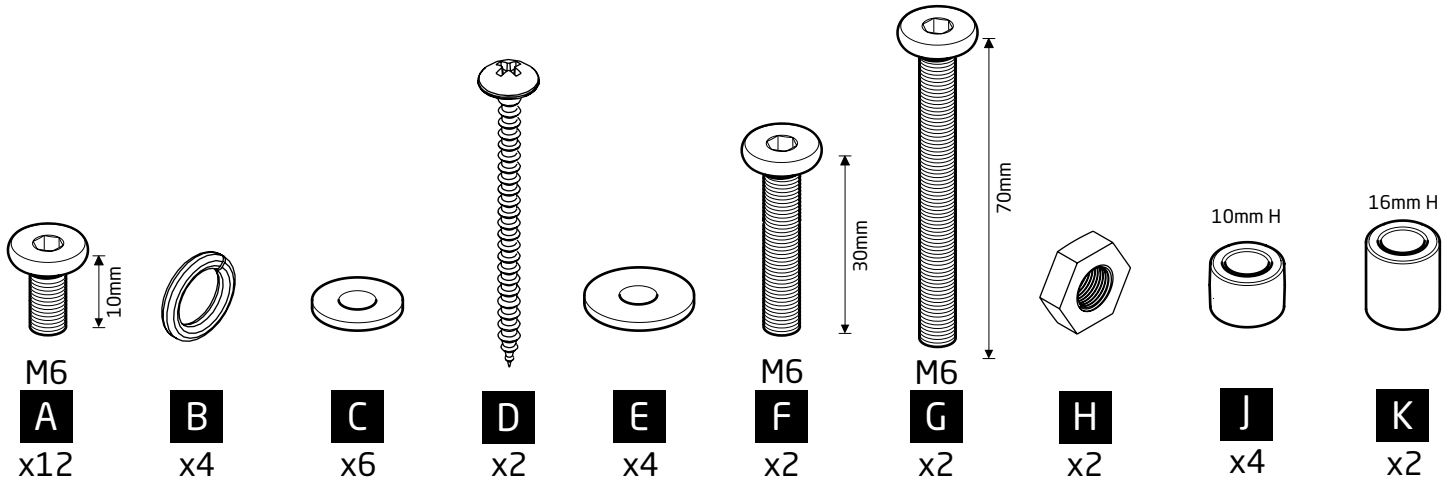

9

10

11

12

Continue for UNIFIT TV BRACKET assembly instructions (ITEM SOLD SEPARATELY)

VESA pack.

1 x2

2